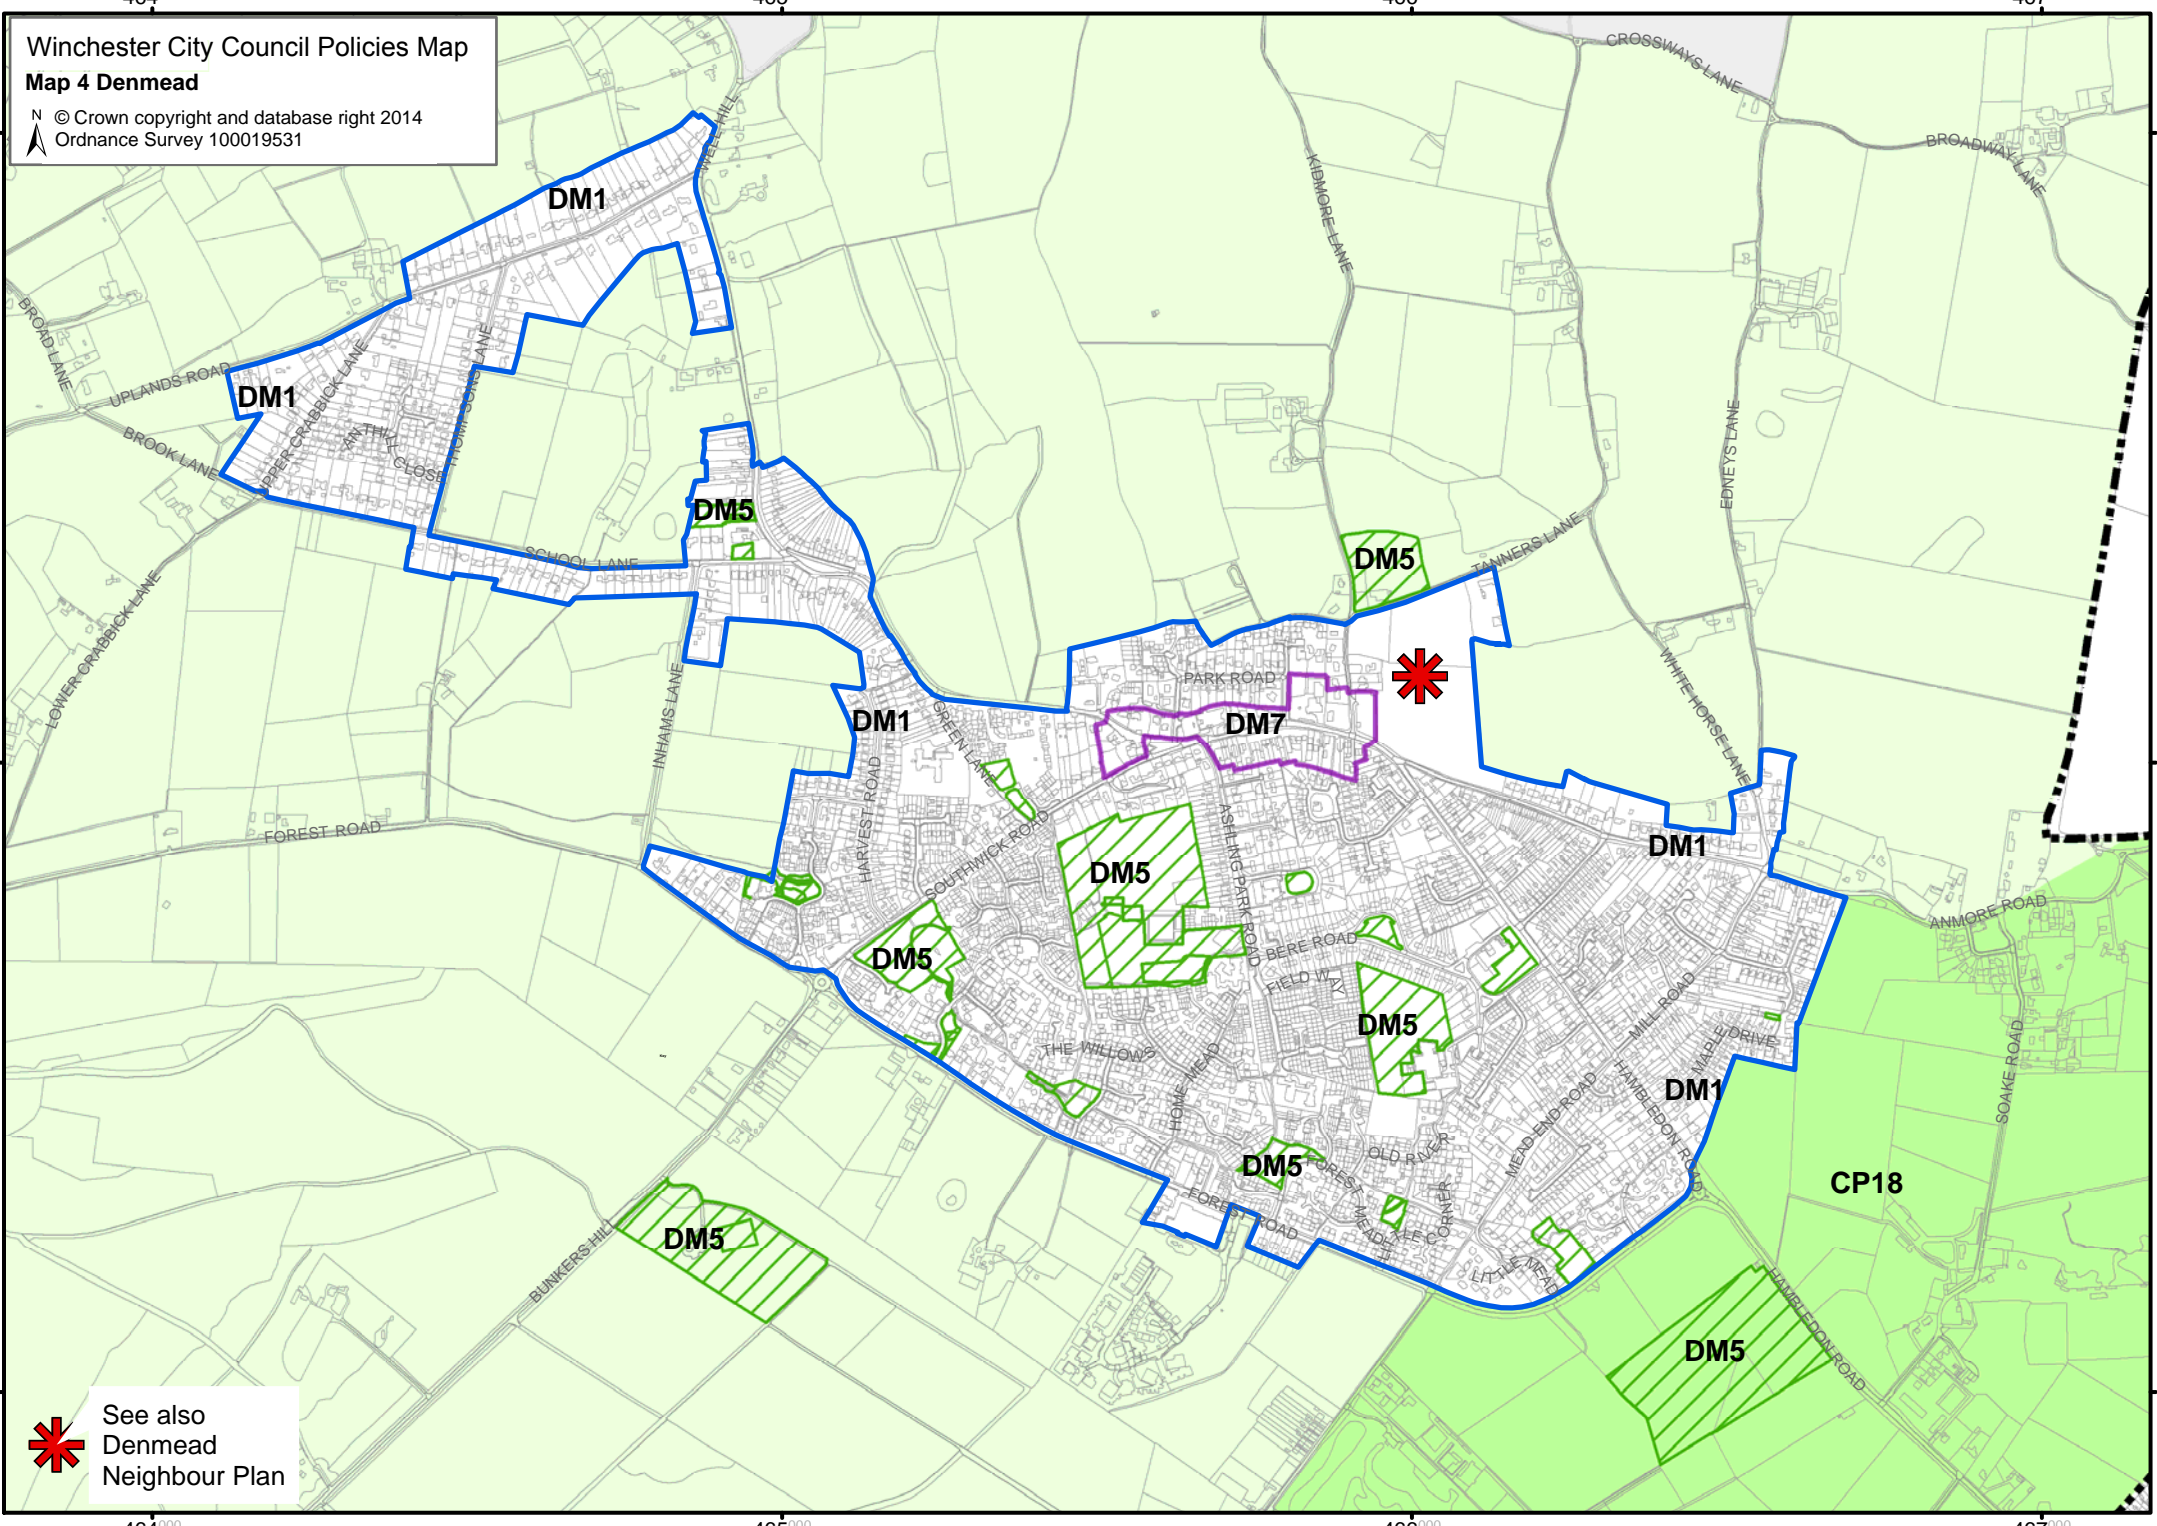

Winchester City Council Policies Map
Map 1 Bishops Waltham
© Crown copyright and database right 2014
Ordnance Survey 100019531

118⁰⁰⁰

118⁰⁰⁰

117⁰⁰⁰

117⁰⁰⁰

454⁰⁰⁰

455⁰⁰⁰

456⁰⁰⁰

454⁰⁰⁰

455⁰⁰⁰

456⁰⁰⁰

Winchester City Council Policies Map
Map 3 Compton Down

© Crown copyright and database right 2014
Ordnance Survey 100019531

446⁰⁰⁰

447⁰⁰⁰

125⁰⁰⁰

125⁰⁰⁰

Winchester City Council Policies Map

Map 4 Denmead

© Crown copyright and database right 2014
Ordnance Survey 100019531

 See also
Denmead
Neighbour Plan

Winchester City Council Policies Map

Map 5 Hursley

N © Crown copyright and database right 2014
Ordnance Survey 100019531