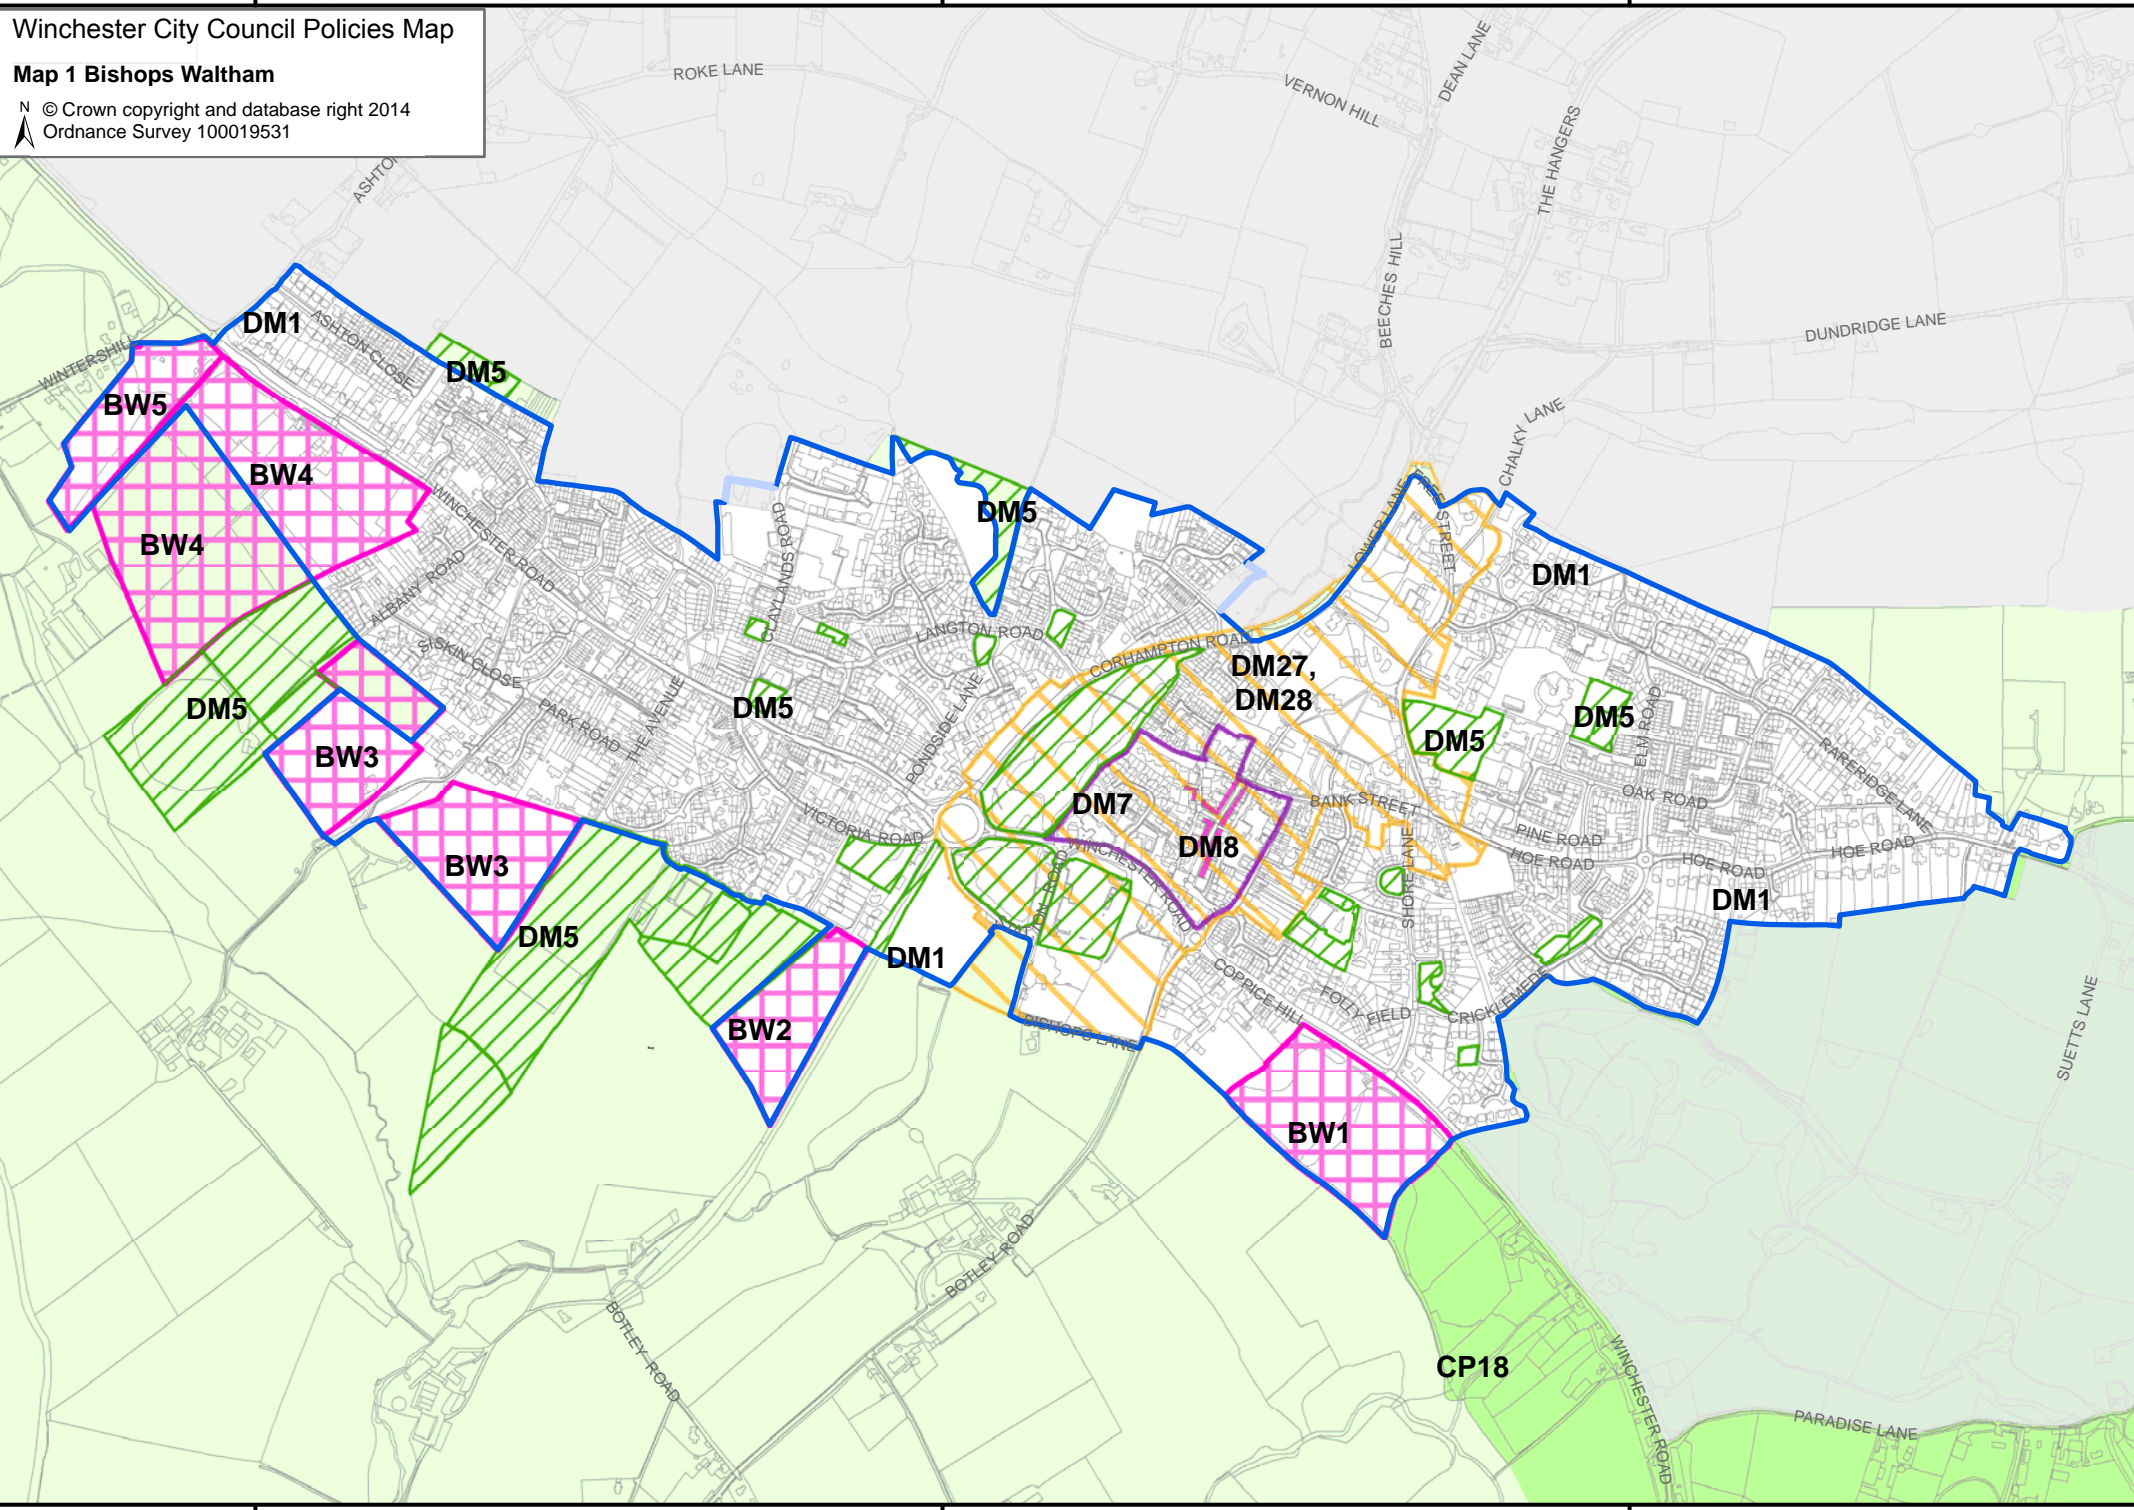

Winchester City Council Policies Map
Map 1 Bishops Waltham
© Crown copyright and database right 2014
Ordnance Survey 100019531

118⁰⁰⁰

118⁰⁰⁰

117⁰⁰⁰

117⁰⁰⁰

454⁰⁰⁰

455⁰⁰⁰

456⁰⁰⁰

454⁰⁰⁰

455⁰⁰⁰

456⁰⁰⁰

Winchester City Council Policies Map
Map 3 Compton Down

© Crown copyright and database right 2014
Ordnance Survey 100019531

446⁰⁰⁰

447⁰⁰⁰

125⁰⁰⁰

125⁰⁰⁰

Winchester City Council Policies Map

Map 4 Denmead

© Crown copyright and database right 2014
Ordnance Survey 100019531

 See also
Denmead
Neighbour Plan

Winchester City Council Policies Map

Map 5 Hursley

N © Crown copyright and database right 2014
Ordnance Survey 100019531