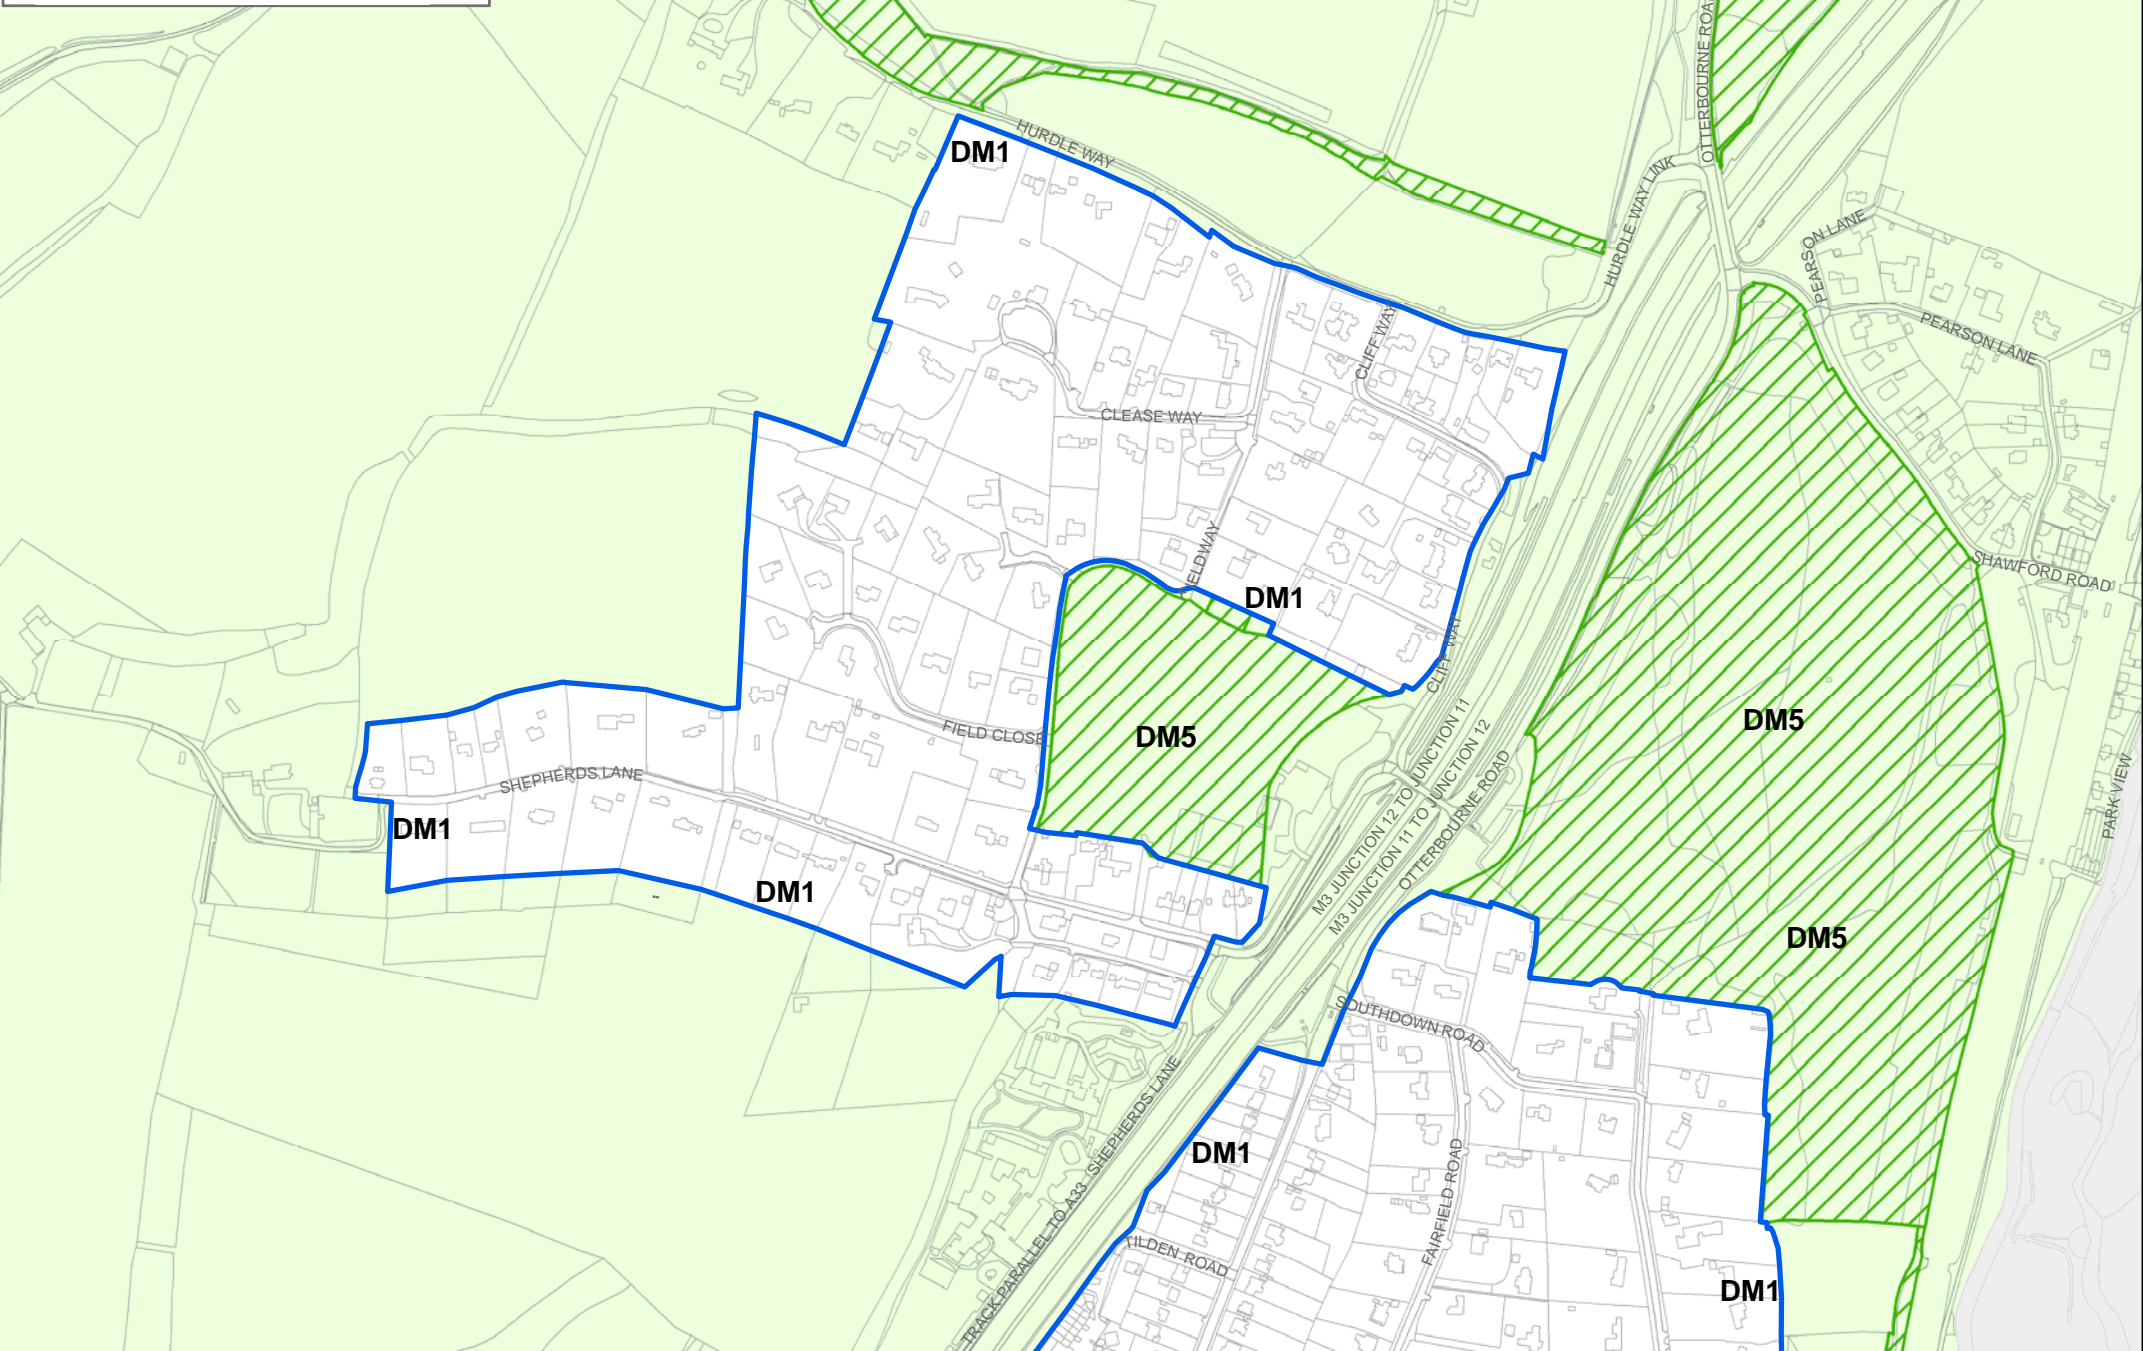

Winchester City Council Policies Map
Map 1 Bishops Waltham
© Crown copyright and database right 2014
Ordnance Survey 100019531

118⁰⁰⁰

118⁰⁰⁰

117⁰⁰⁰

117⁰⁰⁰

454⁰⁰⁰

455⁰⁰⁰

456⁰⁰⁰

454⁰⁰⁰

455⁰⁰⁰

456⁰⁰⁰

Winchester City Council Policies Map
Map 3 Compton Down

© Crown copyright and database right 2014
Ordnance Survey 100019531

446⁰⁰⁰

447⁰⁰⁰

125⁰⁰⁰

125⁰⁰⁰

Winchester City Council Policies Map

Map 4 Denmead

© Crown copyright and database right 2014
Ordnance Survey 100019531

 See also
Denmead
Neighbour Plan

Winchester City Council Policies Map

Map 5 Hursley

N © Crown copyright and database right 2014
Ordnance Survey 100019531