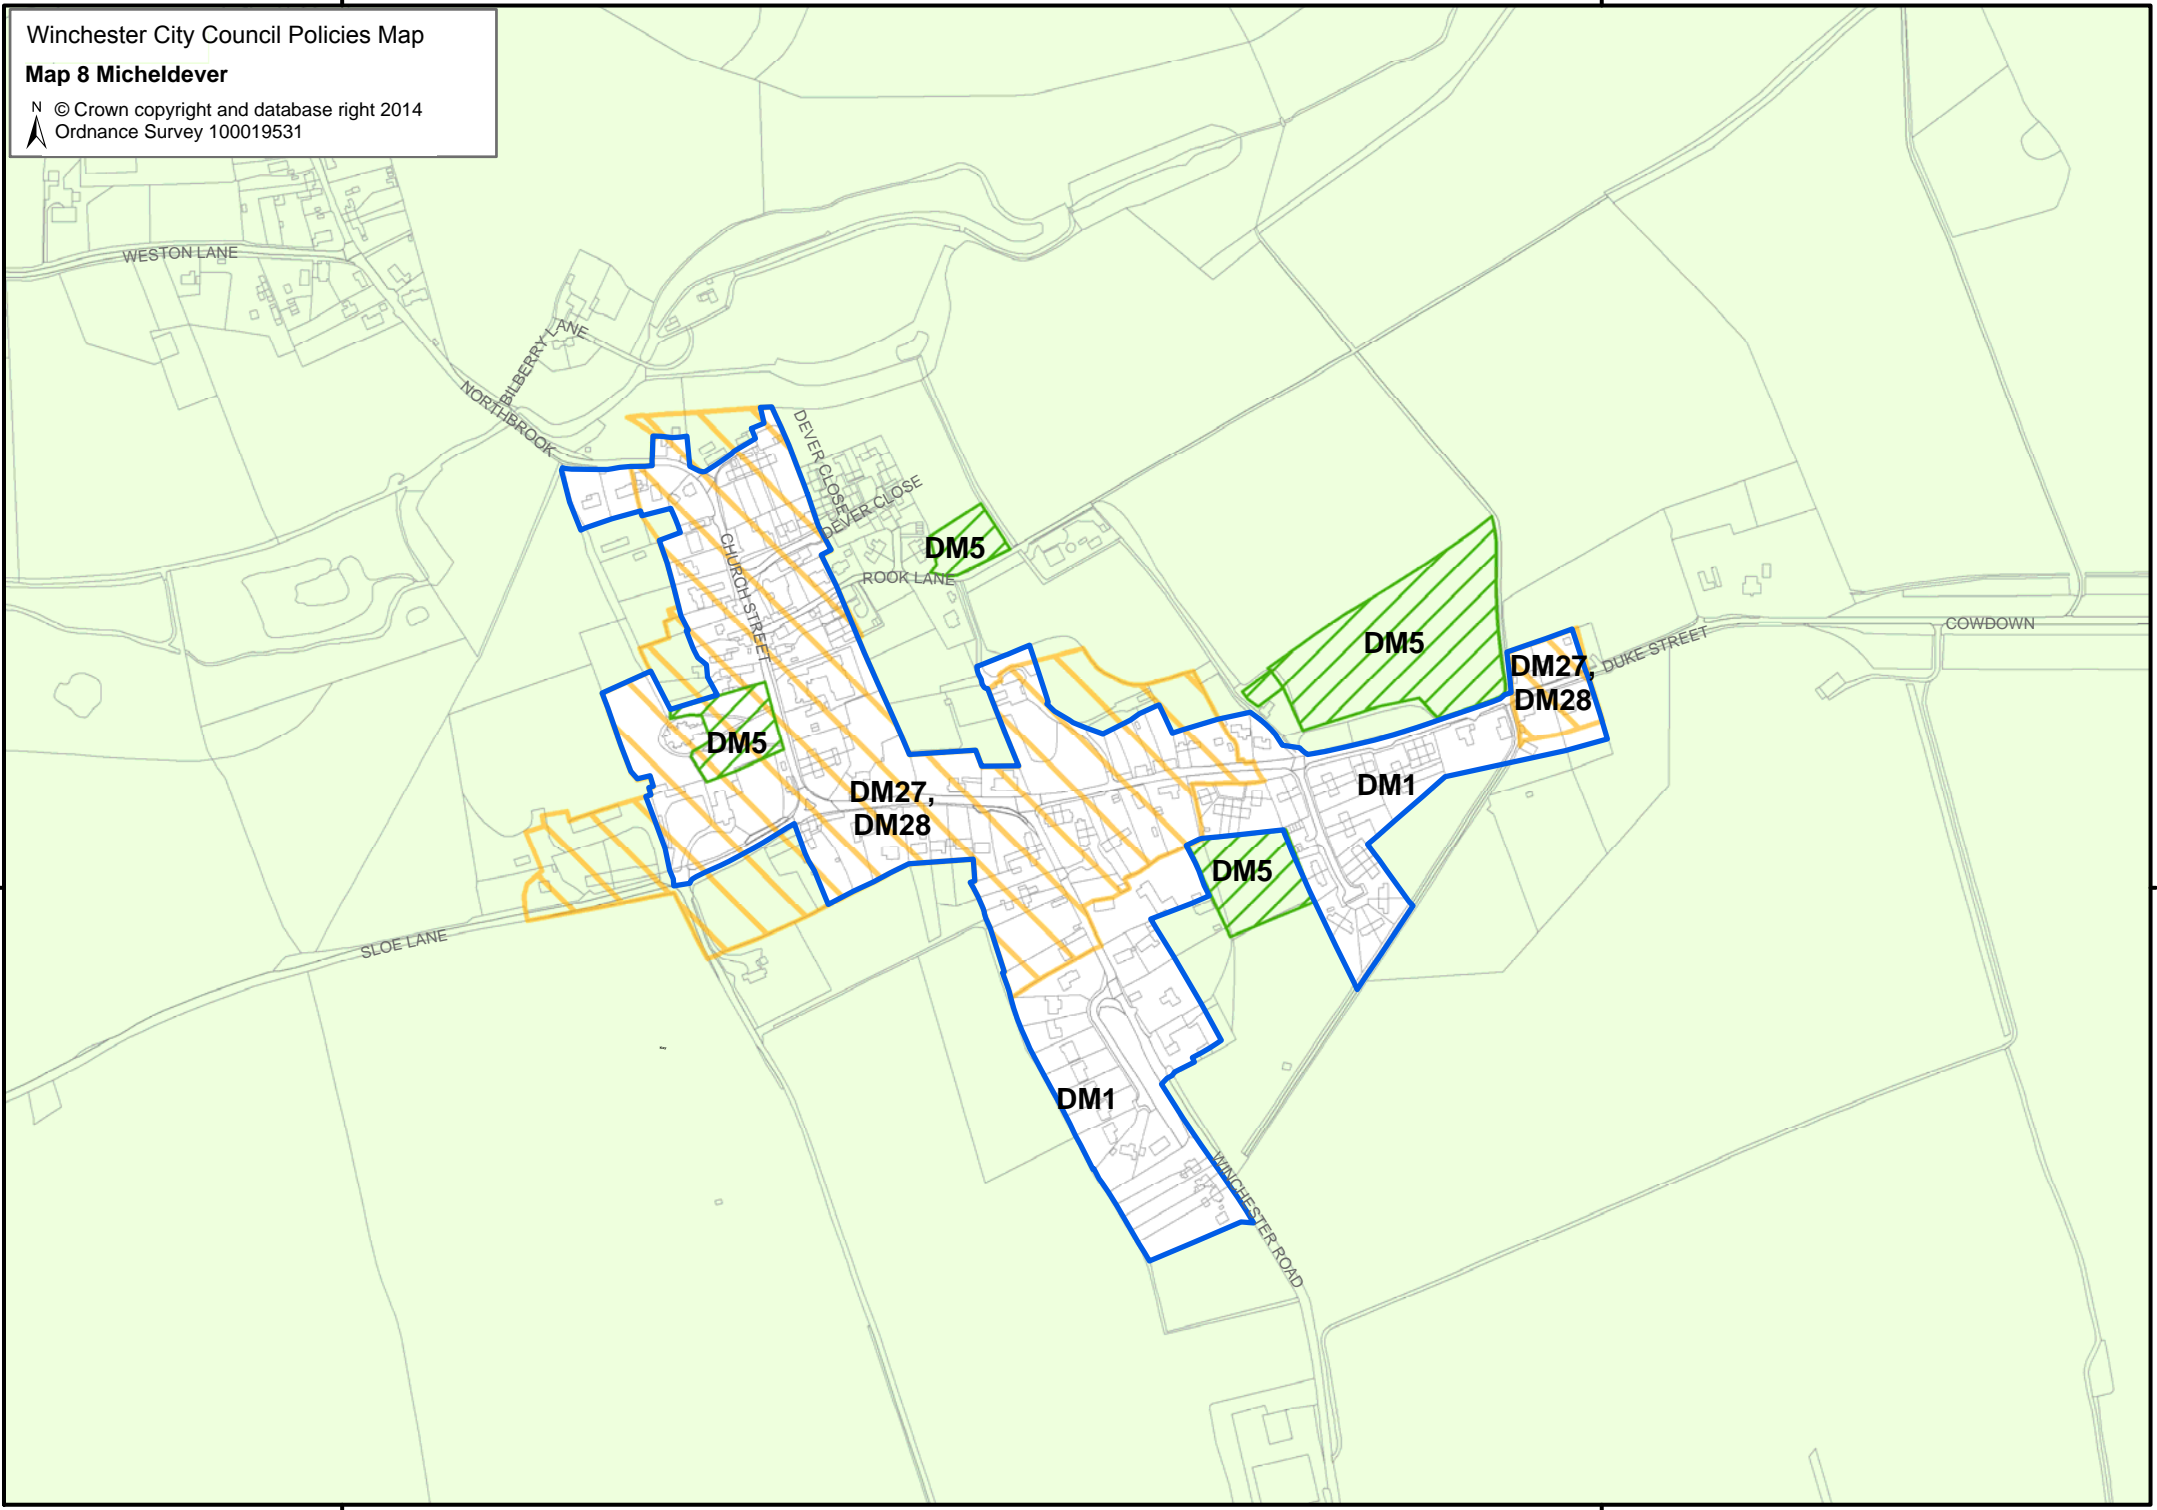

448⁰⁰⁰

449⁰⁰⁰

135⁰⁰⁰

135⁰⁰⁰

Winchester City Council Policies Map Map 6 Kings Worthy

N © Crown copyright and database right 2014
Ordnance Survey 100019531

134⁰⁰⁰

134⁰⁰⁰

133⁰⁰⁰

133⁰⁰⁰

448⁰⁰⁰

449⁰⁰⁰

Winchester City Council Policies Map

Map 7 Knowle

© Crown copyright and database right 2014
Ordnance Survey 100019531

110⁰⁰⁰

110⁰⁰⁰

109⁰⁰⁰

109⁰⁰⁰

Winchester City Council Policies Map
Map 8 Micheldever
© Crown copyright and database right 2014
Ordnance Survey 100019531

Winchester City Council Policies Map

Map 9 Micheldever Station

N © Crown copyright and database right 2014
Ordnance Survey 100019531

143,000

143,000

452,000

452,000

Winchester City Council Policies Map
Map 10 New Alresford

© Crown copyright and database right 2014
Ordnance Survey 100019531