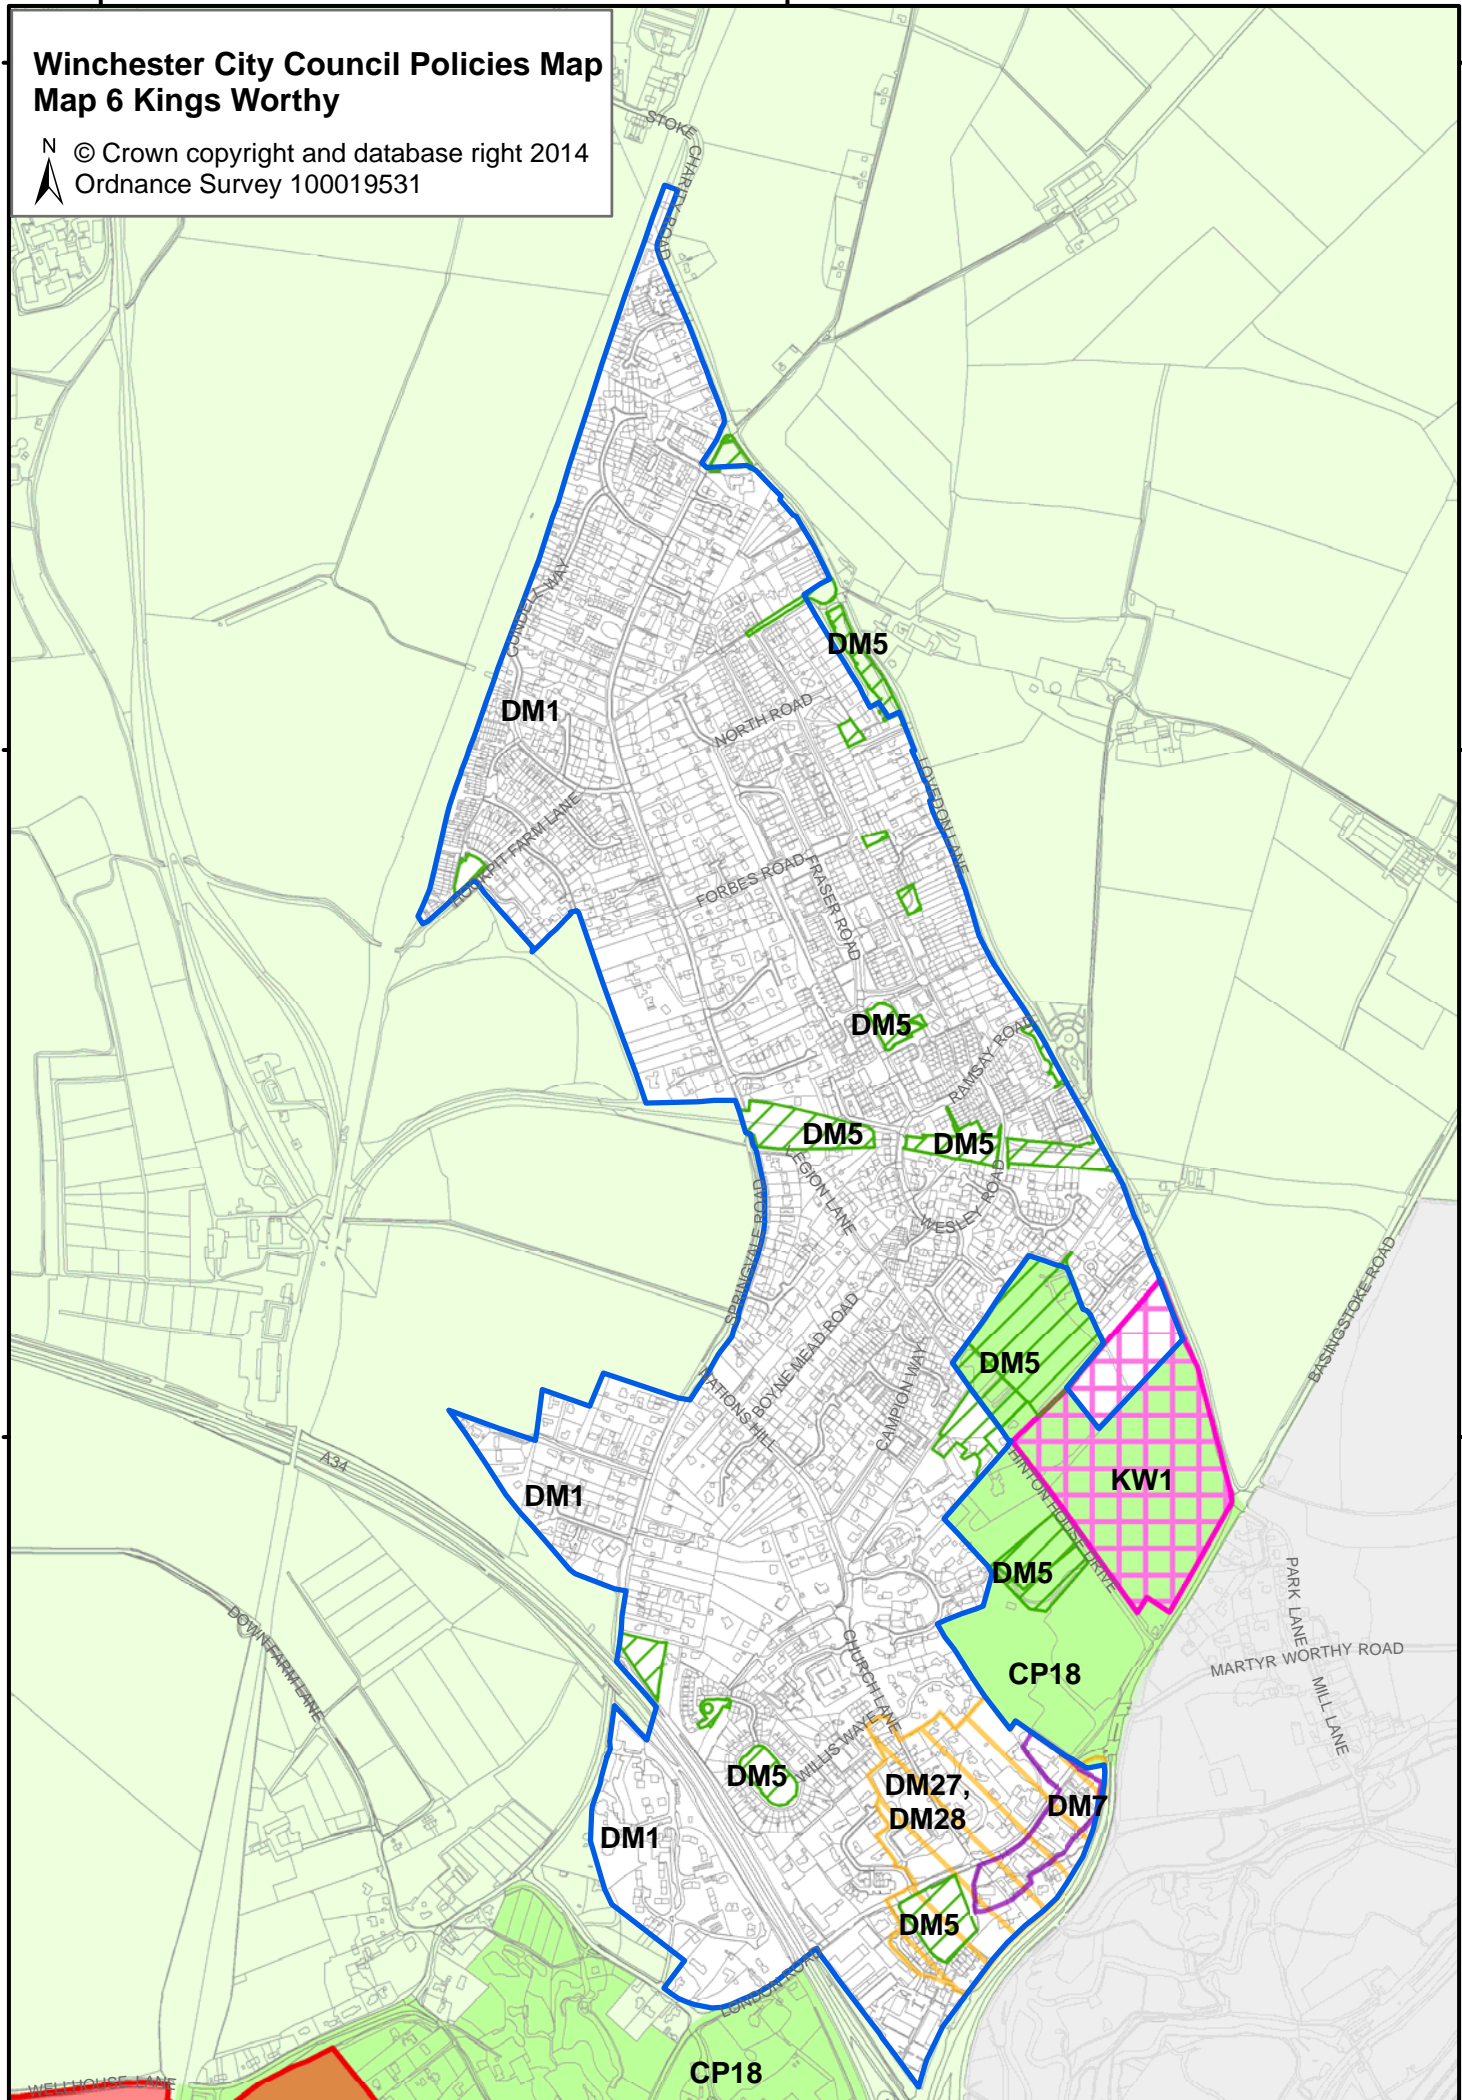

448⁰⁰⁰

449⁰⁰⁰

135⁰⁰⁰

135⁰⁰⁰

Winchester City Council Policies Map Map 6 Kings Worthy

N © Crown copyright and database right 2014
Ordnance Survey 100019531

134⁰⁰⁰

134⁰⁰⁰

133⁰⁰⁰

133⁰⁰⁰

448⁰⁰⁰

449⁰⁰⁰

Winchester City Council Policies Map

Map 7 Knowle

© Crown copyright and database right 2014
Ordnance Survey 100019531

110⁰⁰⁰

110⁰⁰⁰

109⁰⁰⁰

109⁰⁰⁰

Winchester City Council Policies Map
Map 8 Micheldever
© Crown copyright and database right 2014
Ordnance Survey 100019531

Winchester City Council Policies Map

Map 9 Micheldever Station

N © Crown copyright and database right 2014
Ordnance Survey 100019531

143,000

143,000

452,000

452,000

Winchester City Council Policies Map
Map 10 New Alresford

© Crown copyright and database right 2014
Ordnance Survey 100019531