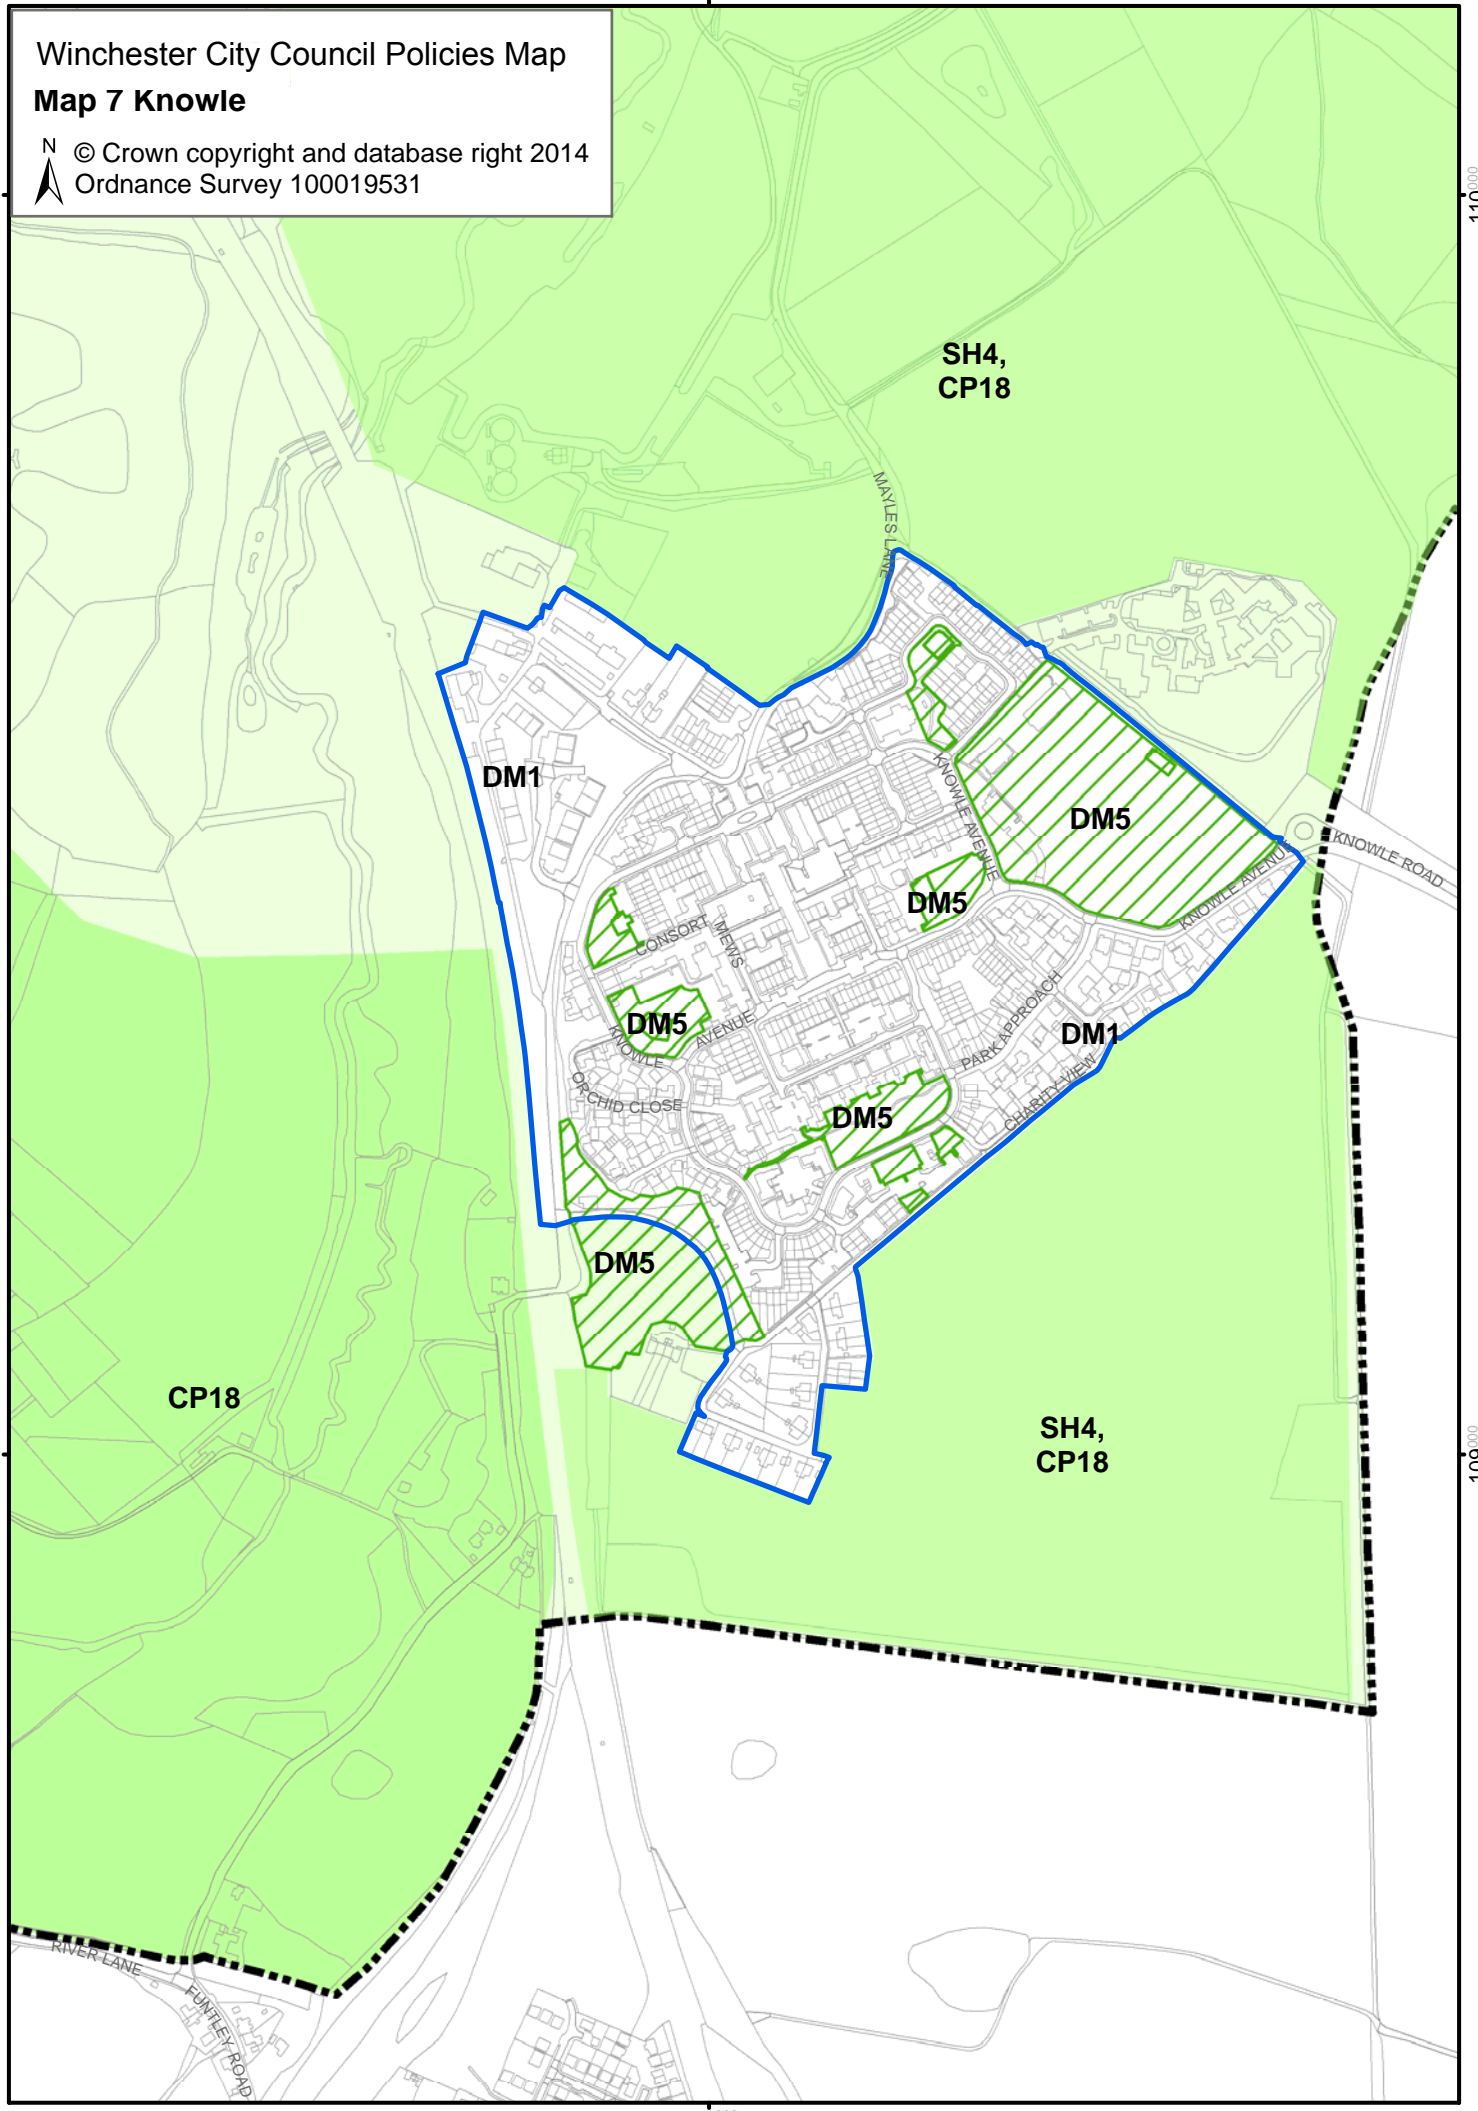

448⁰⁰⁰

449⁰⁰⁰

135⁰⁰⁰

135⁰⁰⁰

Winchester City Council Policies Map Map 6 Kings Worthy

N © Crown copyright and database right 2014
Ordnance Survey 100019531

134⁰⁰⁰

134⁰⁰⁰

133⁰⁰⁰

133⁰⁰⁰

448⁰⁰⁰

449⁰⁰⁰

Winchester City Council Policies Map

Map 7 Knowle

© Crown copyright and database right 2014
Ordnance Survey 100019531

110⁰⁰⁰

110⁰⁰⁰

109⁰⁰⁰

109⁰⁰⁰

Winchester City Council Policies Map
Map 8 Micheldever
© Crown copyright and database right 2014
Ordnance Survey 100019531

Winchester City Council Policies Map

Map 9 Micheldever Station

N © Crown copyright and database right 2014
Ordnance Survey 100019531

143,000

143,000

452,000

452,000

Winchester City Council Policies Map
Map 10 New Alresford

© Crown copyright and database right 2014
Ordnance Survey 100019531