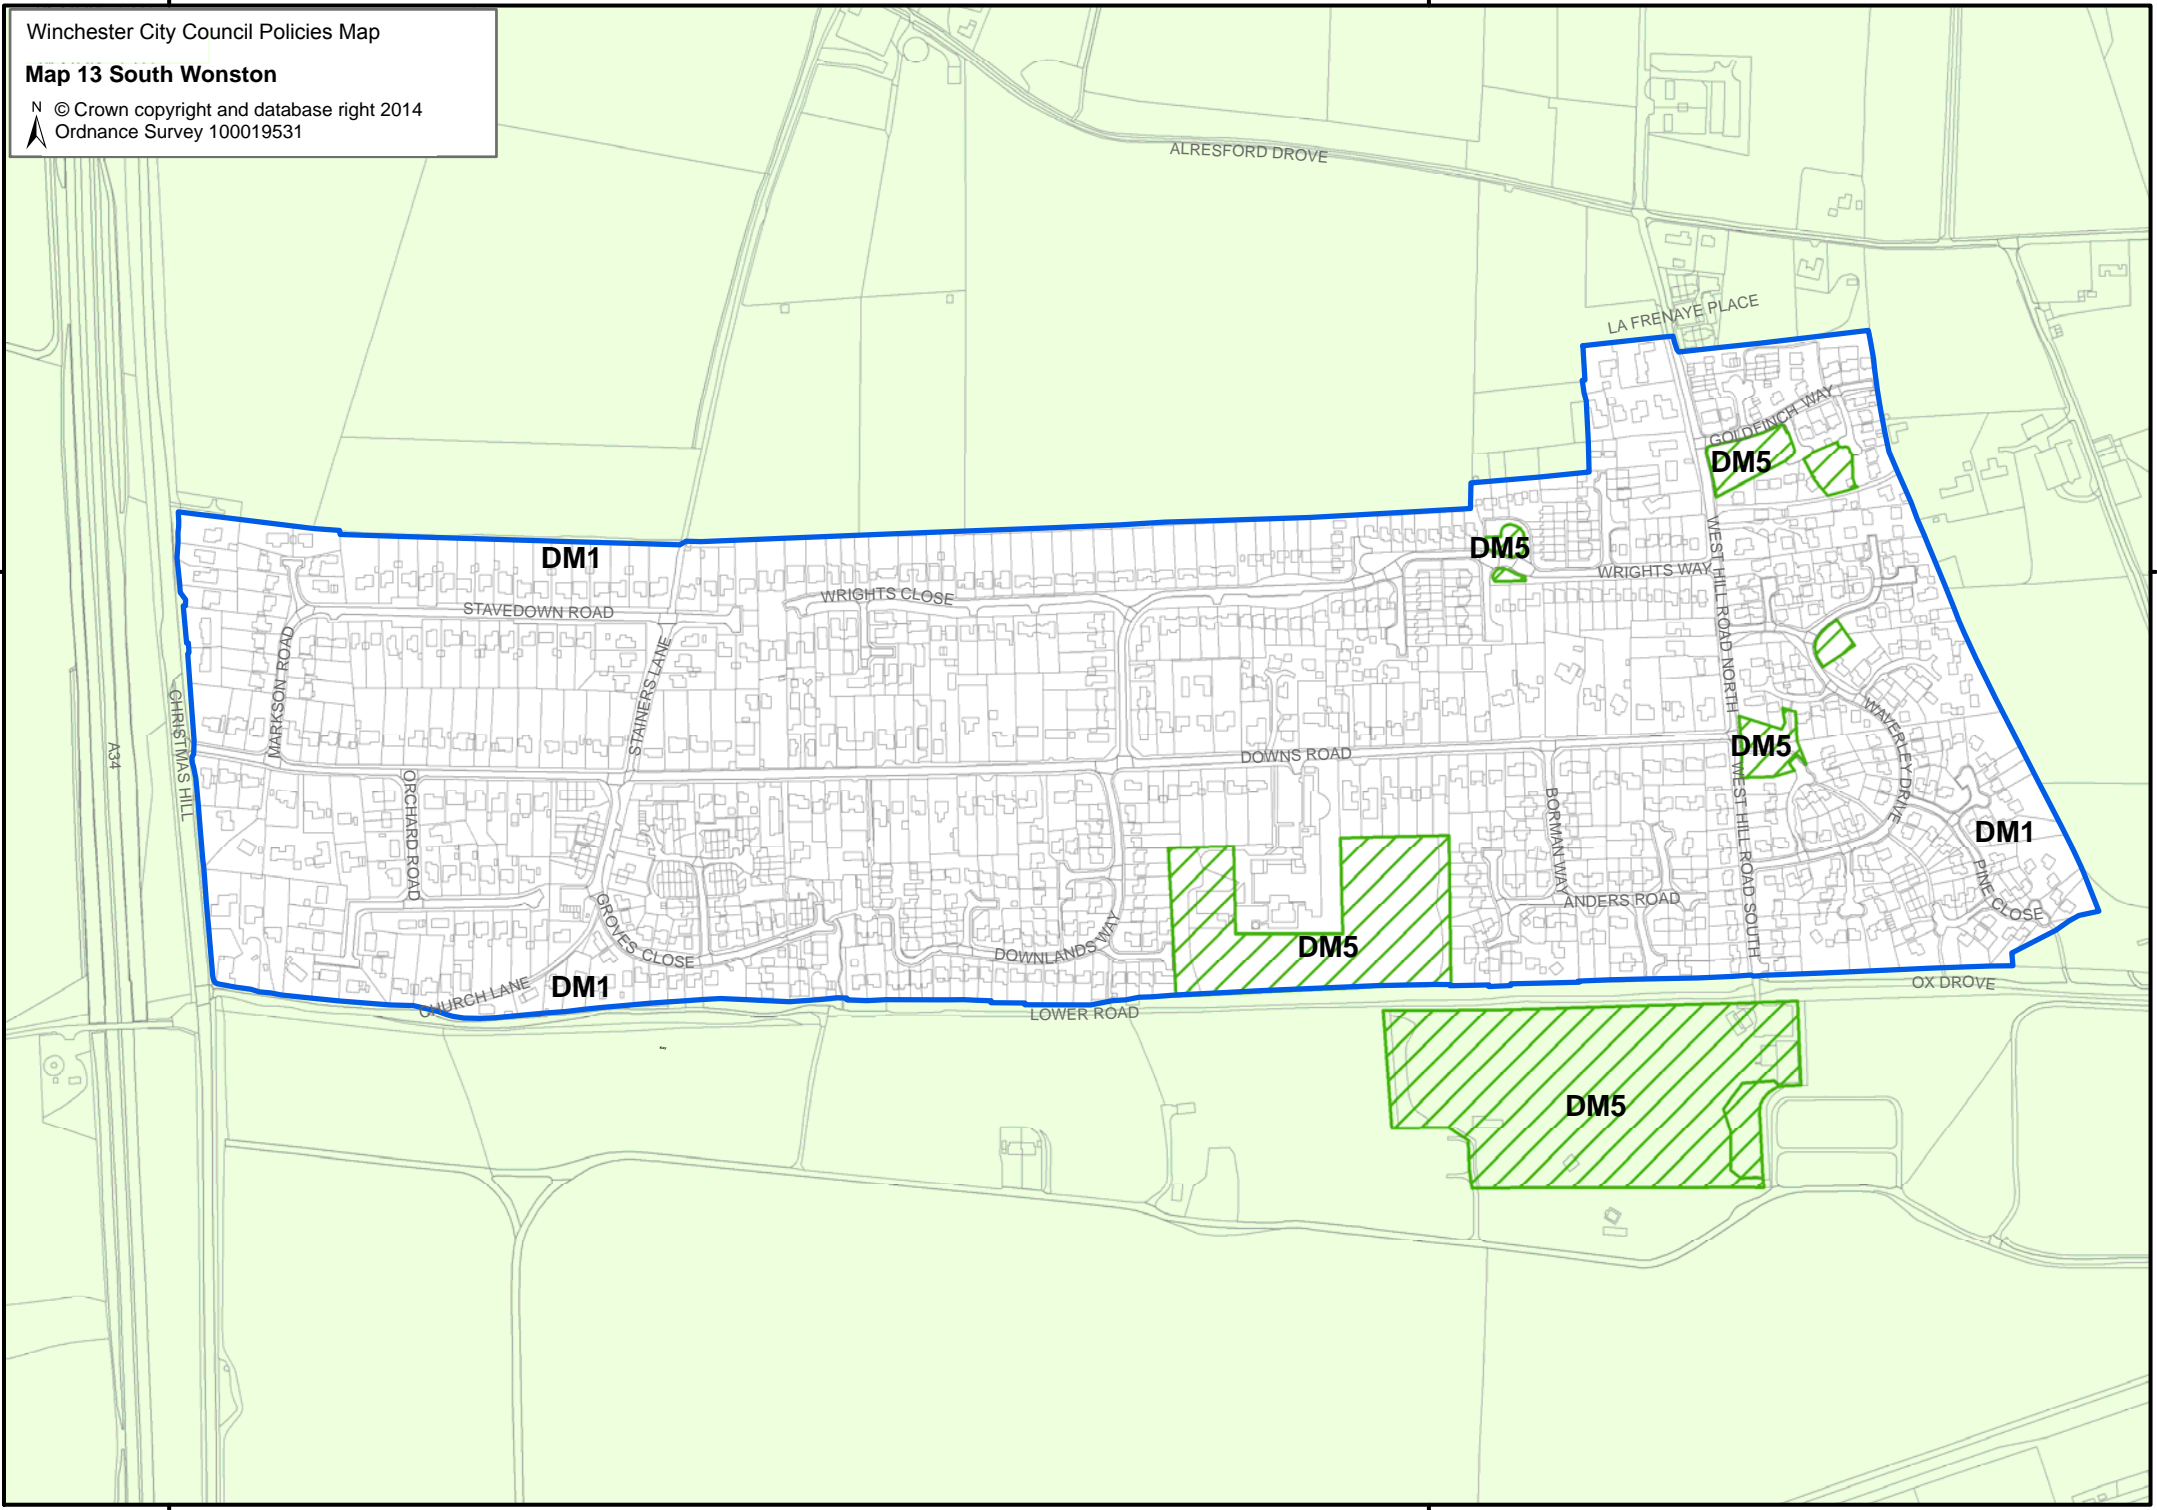

Winchester City Council Policies Map Map 11 Old Alresford

N © Crown copyright and database right 2014
Ordnance Survey 100019531

Winchester City Council Policies Map Map 12 Otterbourne

© Crown copyright and database right 2014
Ordnance Survey 100019531

124⁰⁰⁰

124⁰⁰⁰

123⁰⁰⁰

123⁰⁰⁰

446⁰⁰⁰

447⁰⁰⁰

Winchester City Council Policies Map

Map 13 South Wonston

N © Crown copyright and database right 2014
Ordnance Survey 100019531

136⁰⁰⁰

136⁰⁰⁰

446⁰⁰⁰

447⁰⁰⁰

446⁰⁰⁰

447⁰⁰⁰

Winchester City Council Policies Map
Map 14 Southdown
 © Crown copyright and database right 2014
 Ordnance Survey 100019531

446⁰⁰⁰

447⁰⁰⁰

124⁰⁰⁰

124⁰⁰⁰

Winchester City Council Policies Map
Map 15 Southwick
© Crown copyright and database right 2014
Ordnance Survey 100019531