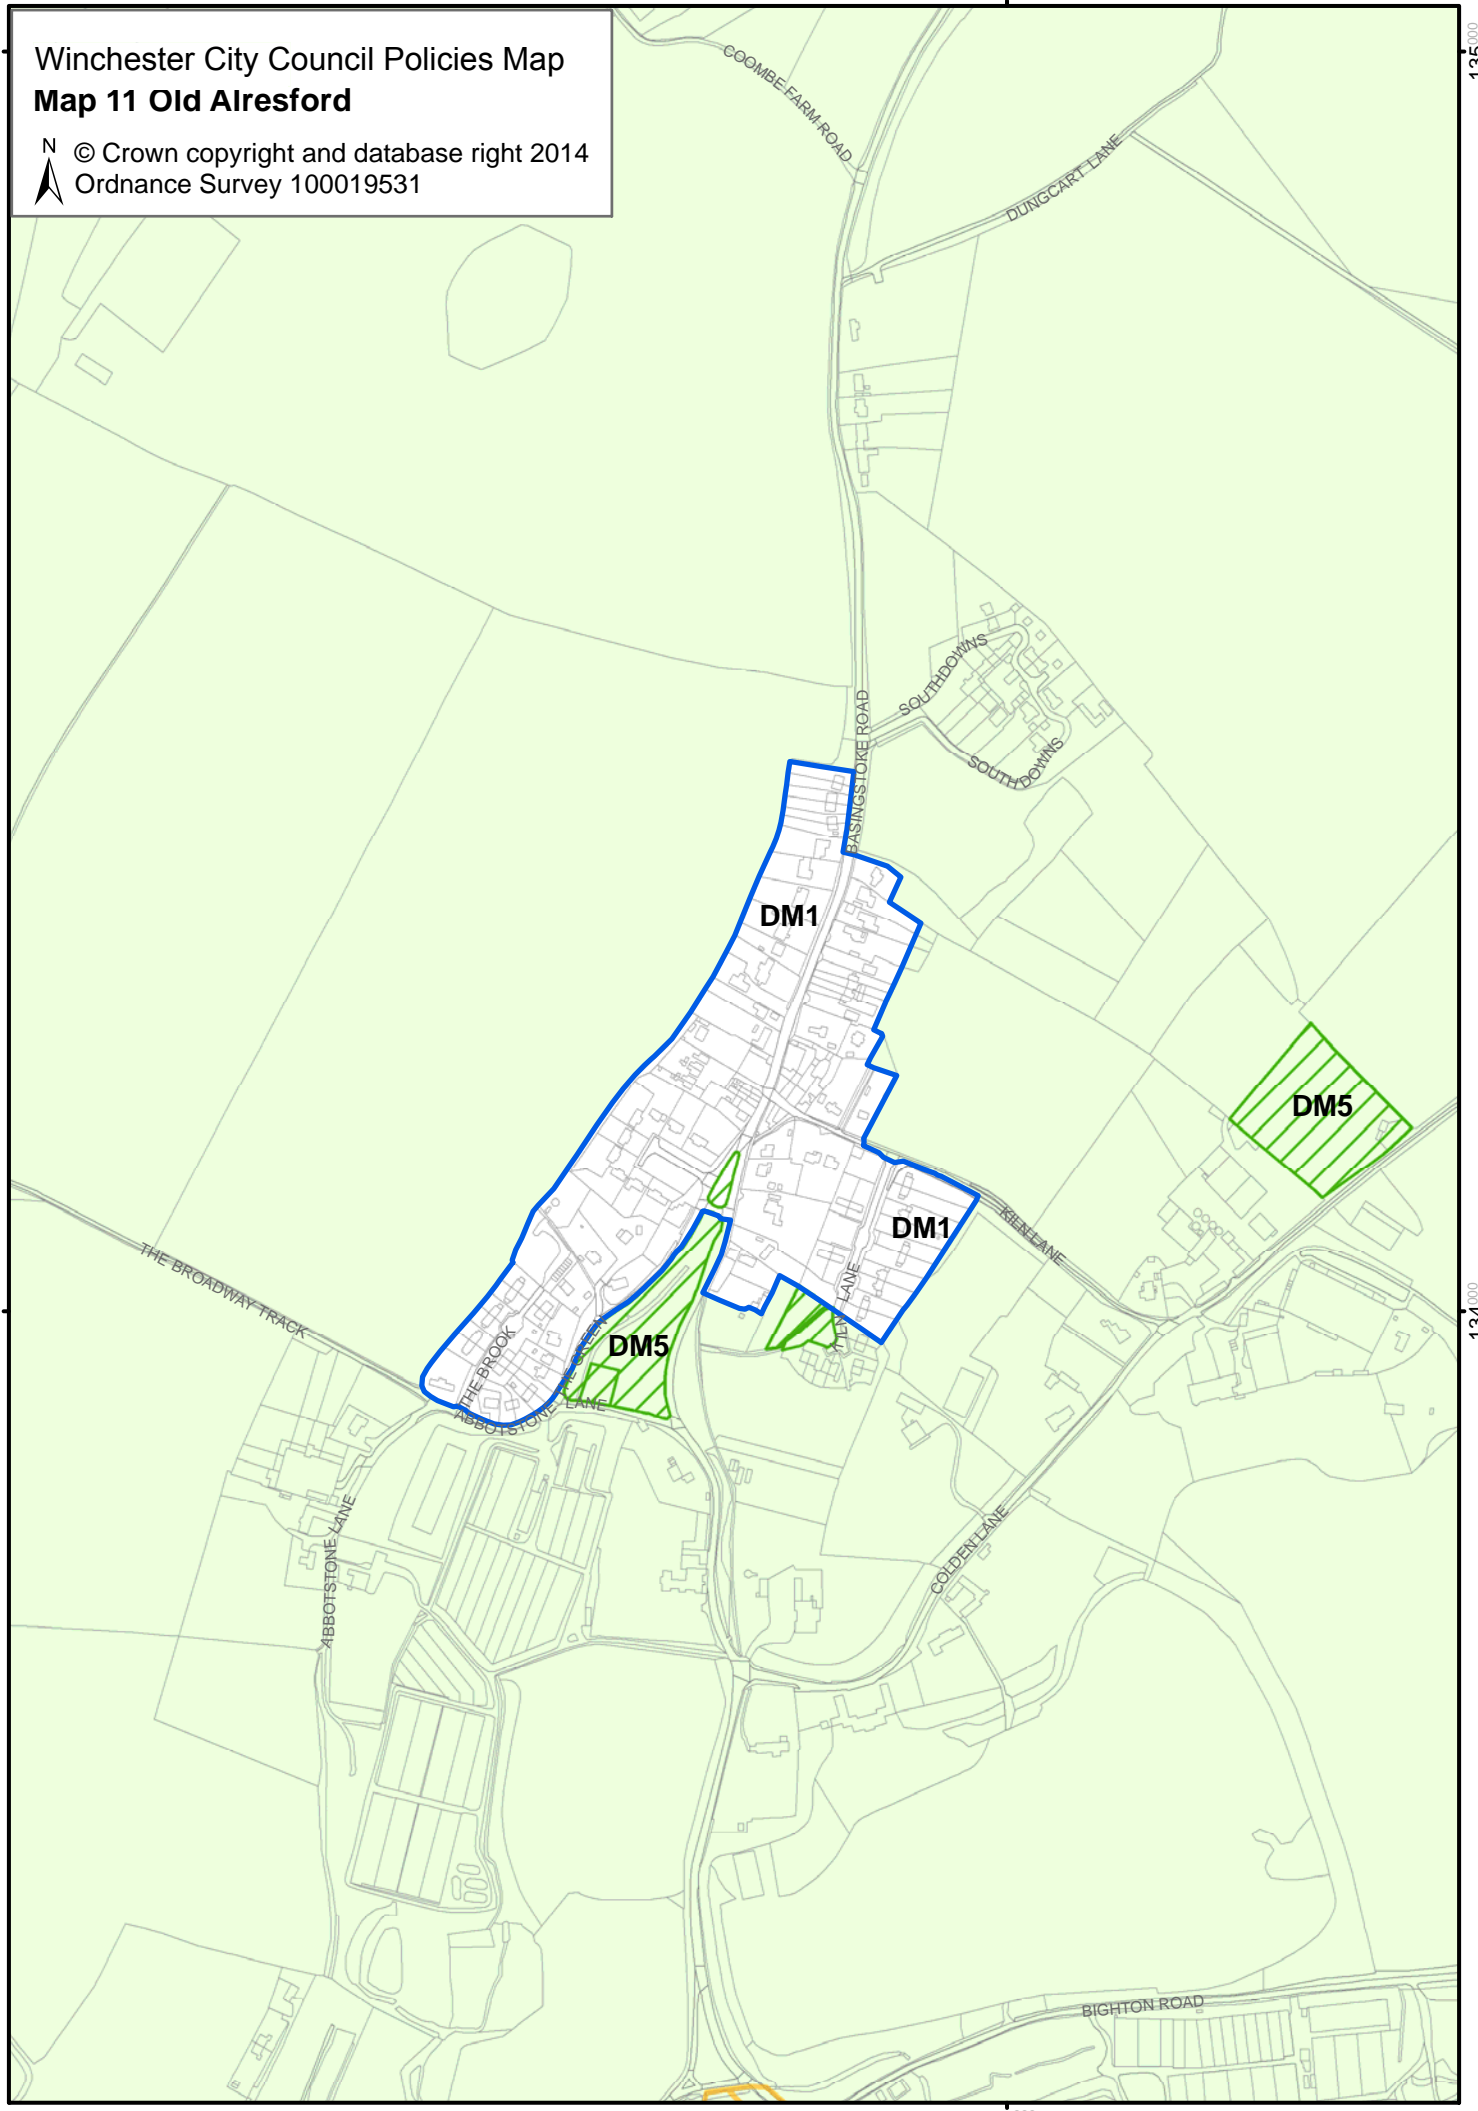

Winchester City Council Policies Map Map 11 Old Alresford

N © Crown copyright and database right 2014
Ordnance Survey 100019531

Winchester City Council Policies Map Map 12 Otterbourne

© Crown copyright and database right 2014
Ordnance Survey 100019531

124⁰⁰⁰

124⁰⁰⁰

123⁰⁰⁰

123⁰⁰⁰

446⁰⁰⁰

447⁰⁰⁰

Winchester City Council Policies Map

Map 13 South Wonston

N © Crown copyright and database right 2014
Ordnance Survey 100019531

136⁰⁰⁰

136⁰⁰⁰

446⁰⁰⁰

447⁰⁰⁰

446⁰⁰⁰

447⁰⁰⁰

Winchester City Council Policies Map
Map 14 Southdown
 © Crown copyright and database right 2014
 Ordnance Survey 100019531

446⁰⁰⁰

447⁰⁰⁰

124⁰⁰⁰

124⁰⁰⁰

Winchester City Council Policies Map
Map 15 Southwick
© Crown copyright and database right 2014
Ordnance Survey 100019531