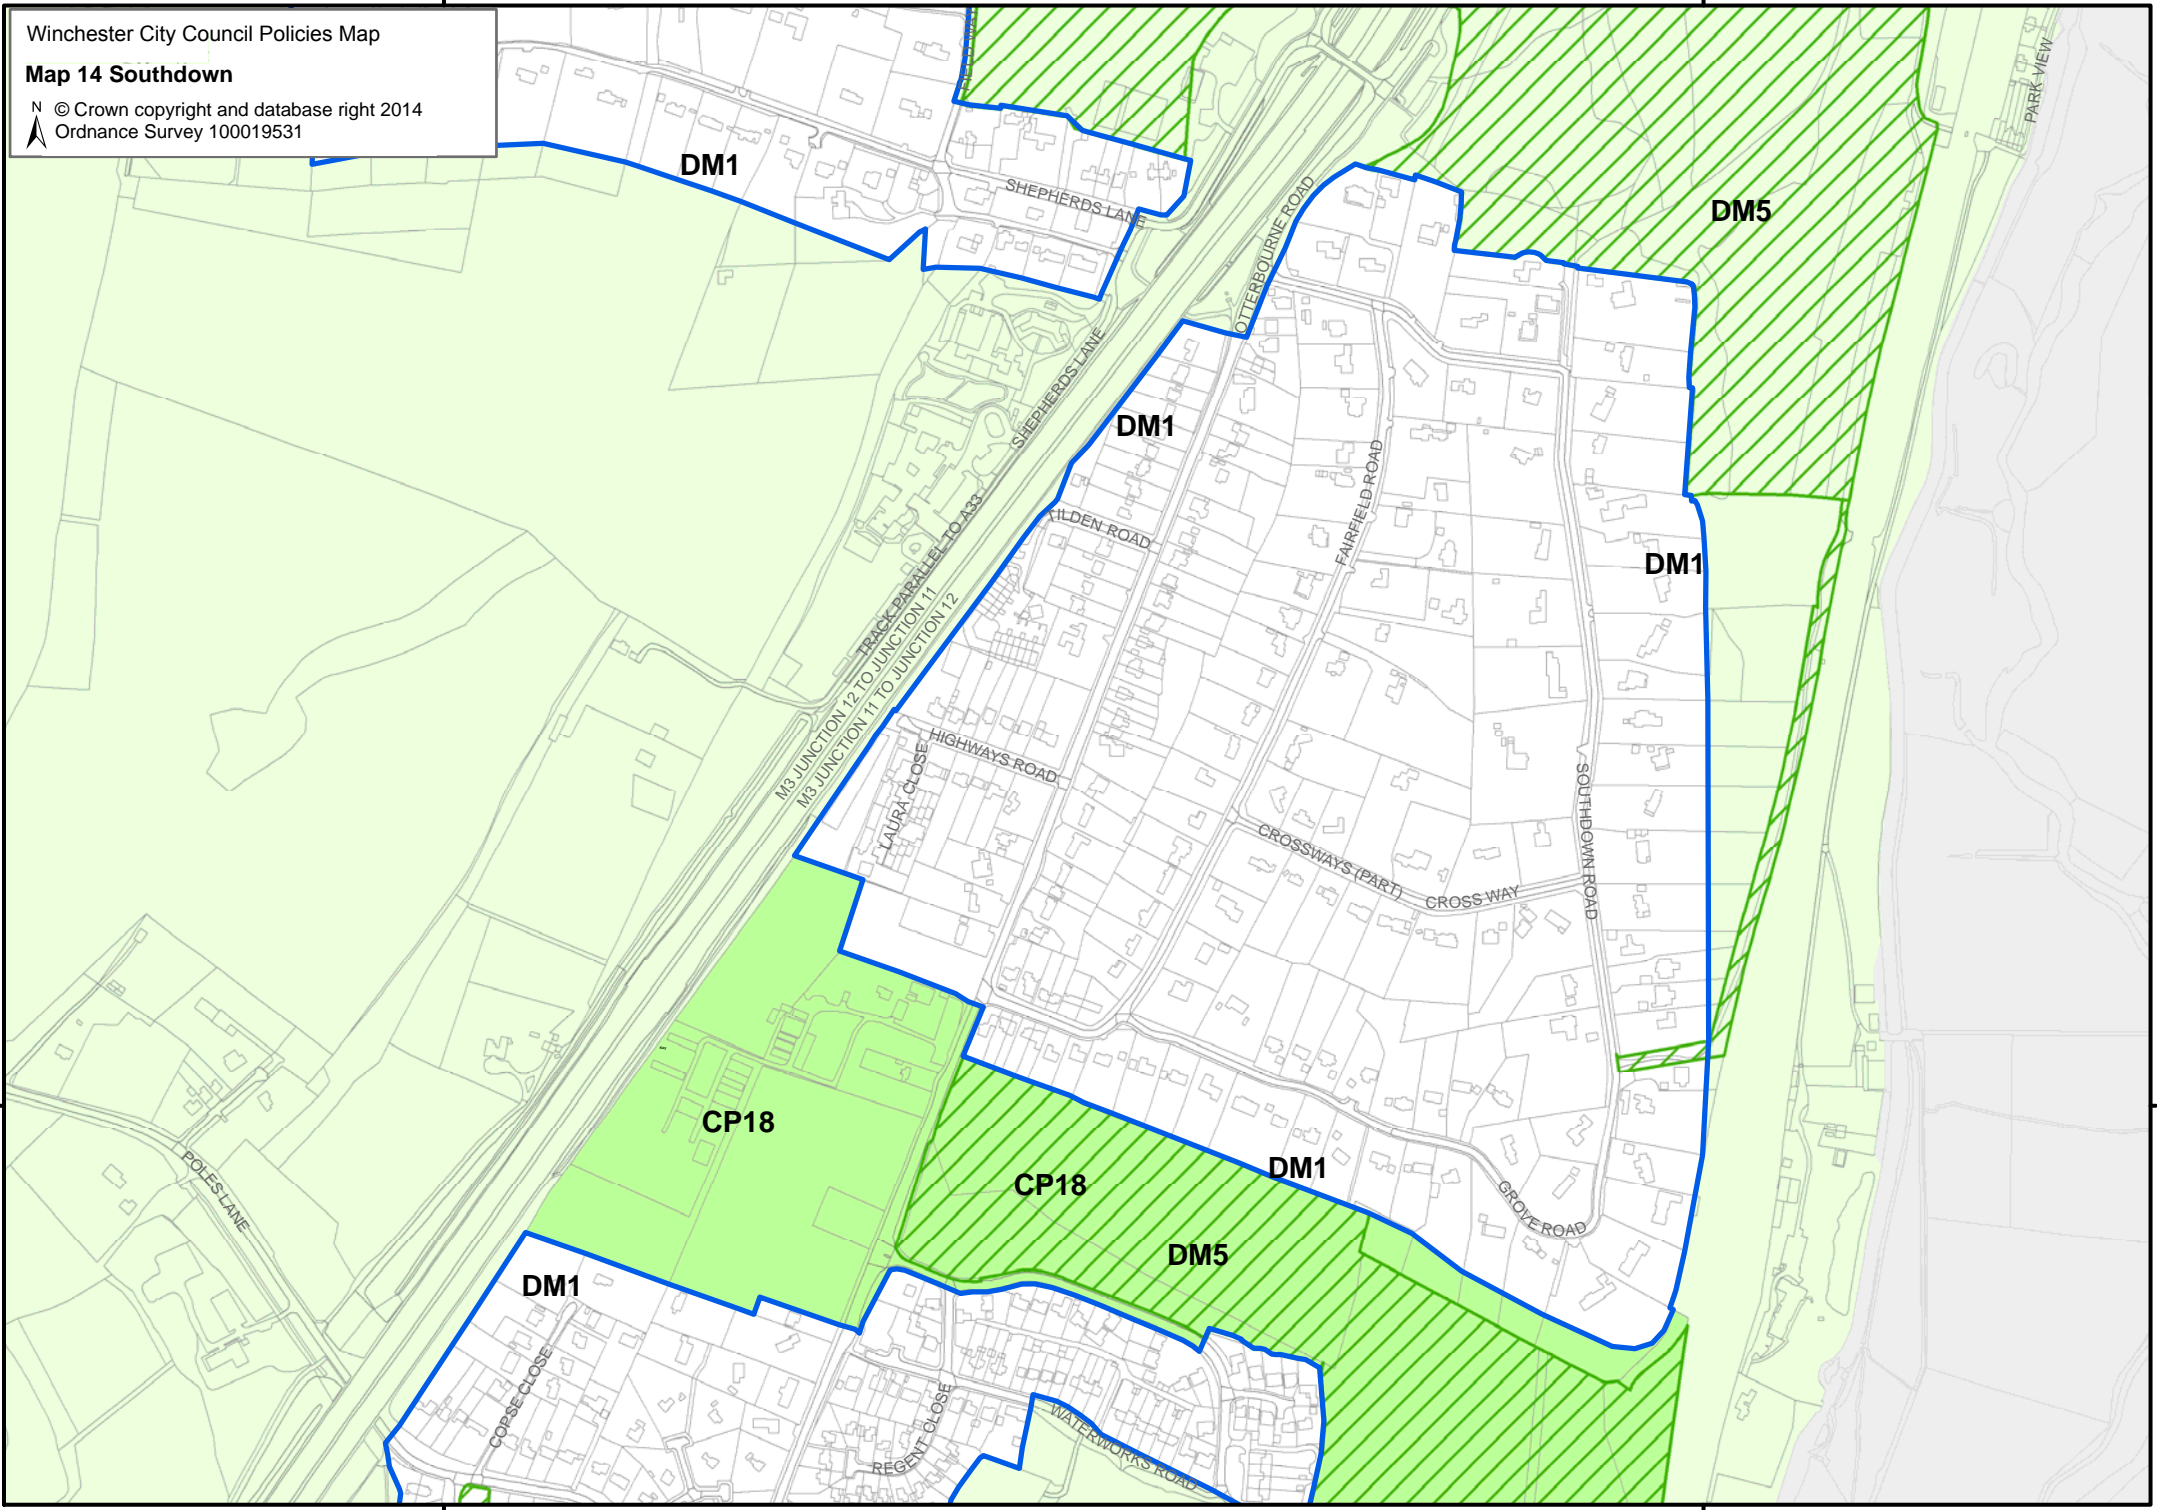

124⁰⁰⁰

124⁰⁰⁰

123⁰⁰⁰

123⁰⁰⁰

446⁰⁰⁰

447⁰⁰⁰

Winchester City Council Policies Map

Map 13 South Wonston

N © Crown copyright and database right 2014
Ordnance Survey 100019531

136⁰⁰⁰

136⁰⁰⁰

446⁰⁰⁰

447⁰⁰⁰

446⁰⁰⁰

447⁰⁰⁰

Winchester City Council Policies Map
Map 14 Southdown
 © Crown copyright and database right 2014
 Ordnance Survey 100019531

446⁰⁰⁰

447⁰⁰⁰

124⁰⁰⁰

124⁰⁰⁰

Winchester City Council Policies Map
Map 15 Southwick
© Crown copyright and database right 2014
Ordnance Survey 100019531