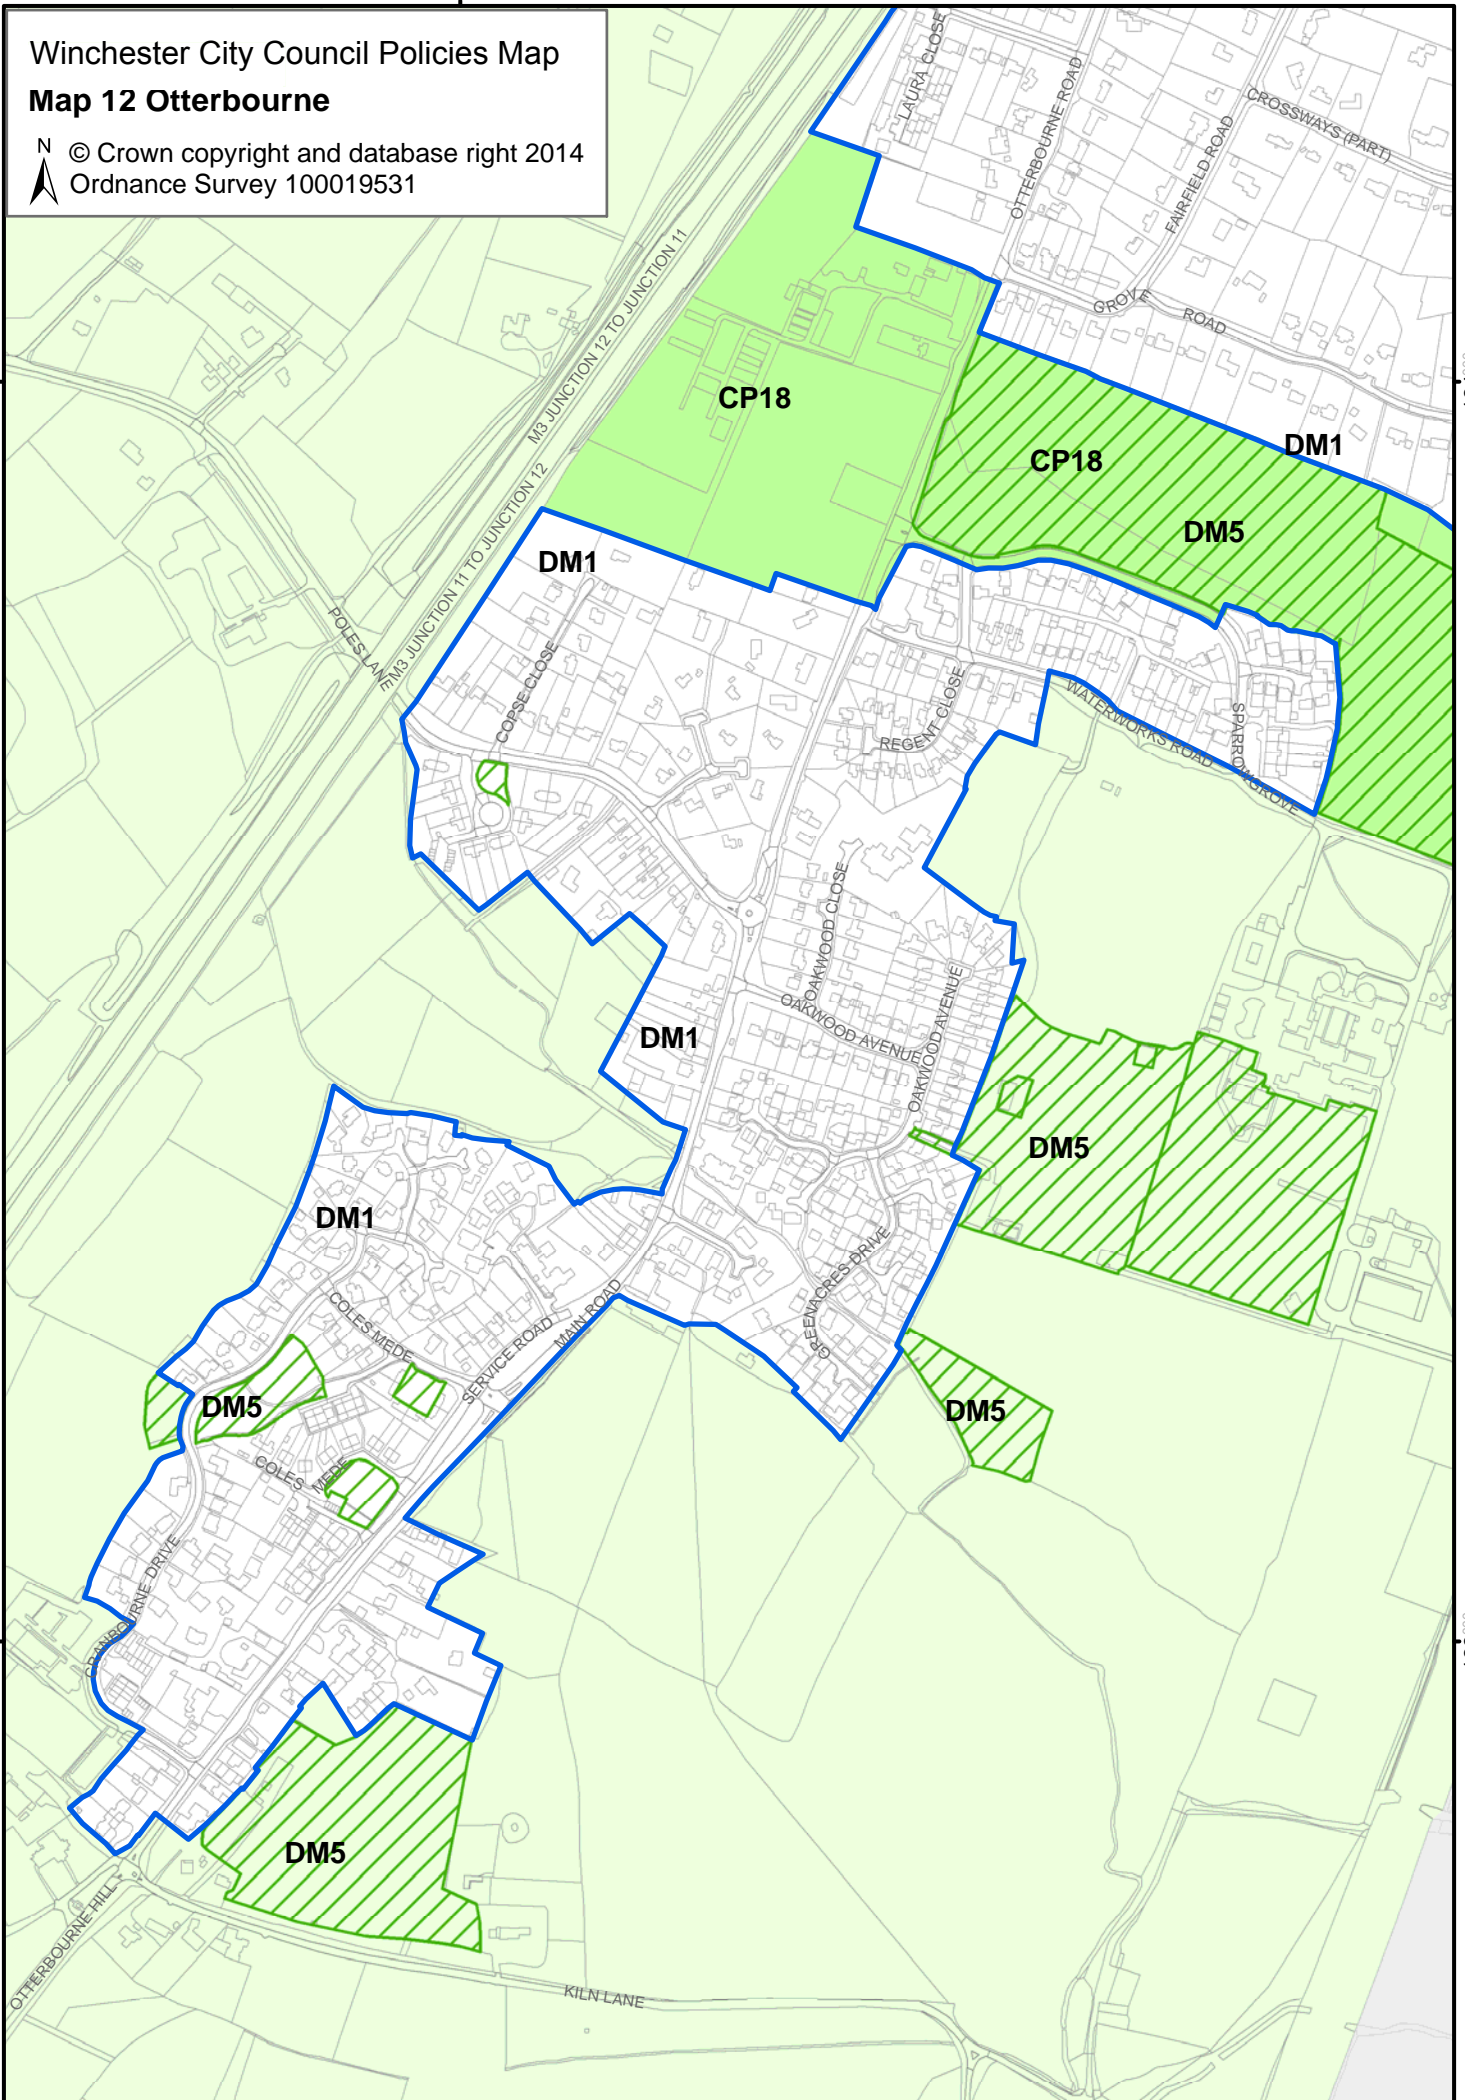

Winchester City Council Policies Map Map 11 Old Alresford

N © Crown copyright and database right 2014
Ordnance Survey 100019531

Winchester City Council Policies Map Map 12 Otterbourne

© Crown copyright and database right 2014
Ordnance Survey 100019531

124⁰⁰⁰

124⁰⁰⁰

123⁰⁰⁰

123⁰⁰⁰

446⁰⁰⁰

447⁰⁰⁰

Winchester City Council Policies Map

Map 13 South Wonston

N © Crown copyright and database right 2014
Ordnance Survey 100019531

136⁰⁰⁰

136⁰⁰⁰

446⁰⁰⁰

447⁰⁰⁰

446⁰⁰⁰

447⁰⁰⁰

Winchester City Council Policies Map
Map 14 Southdown
 © Crown copyright and database right 2014
 Ordnance Survey 100019531

446⁰⁰⁰

447⁰⁰⁰

124⁰⁰⁰

124⁰⁰⁰

Winchester City Council Policies Map
Map 15 Southwick
© Crown copyright and database right 2014
Ordnance Survey 100019531