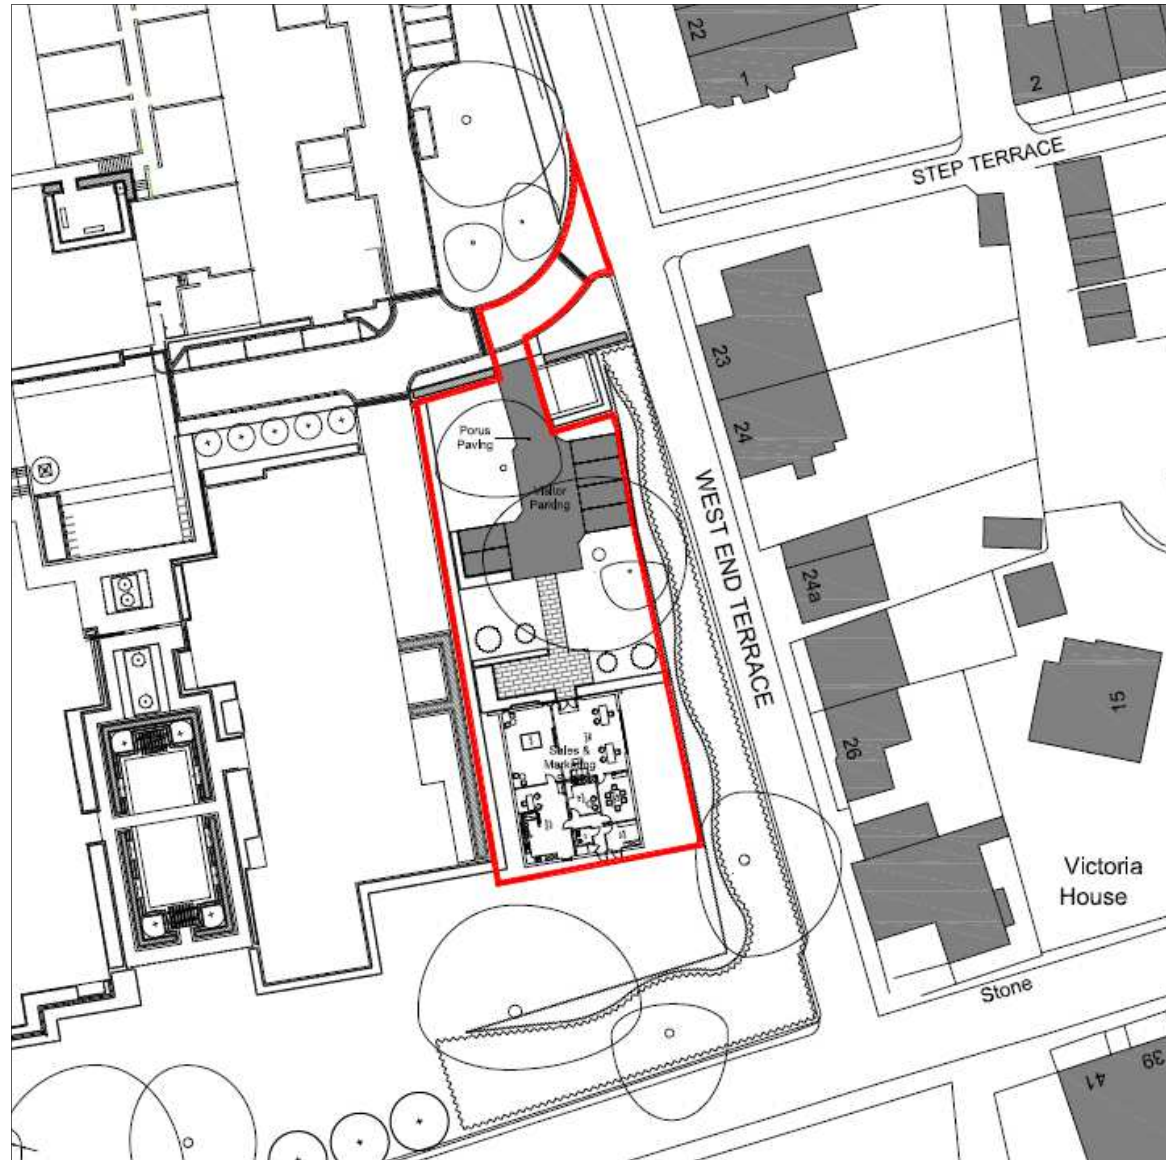

20/01498/FUL – HAMPSHIRE CONSTABULARY HQ, ROMSEY ROAD, WINCHESTER.

SITE LOCATION PLAN

SITE LAYOUT

PHOTOS OF PEDESTRIAN ACCESS ONTO WEST END TERRACE

PHOTOS OF PROJECT OFFICES