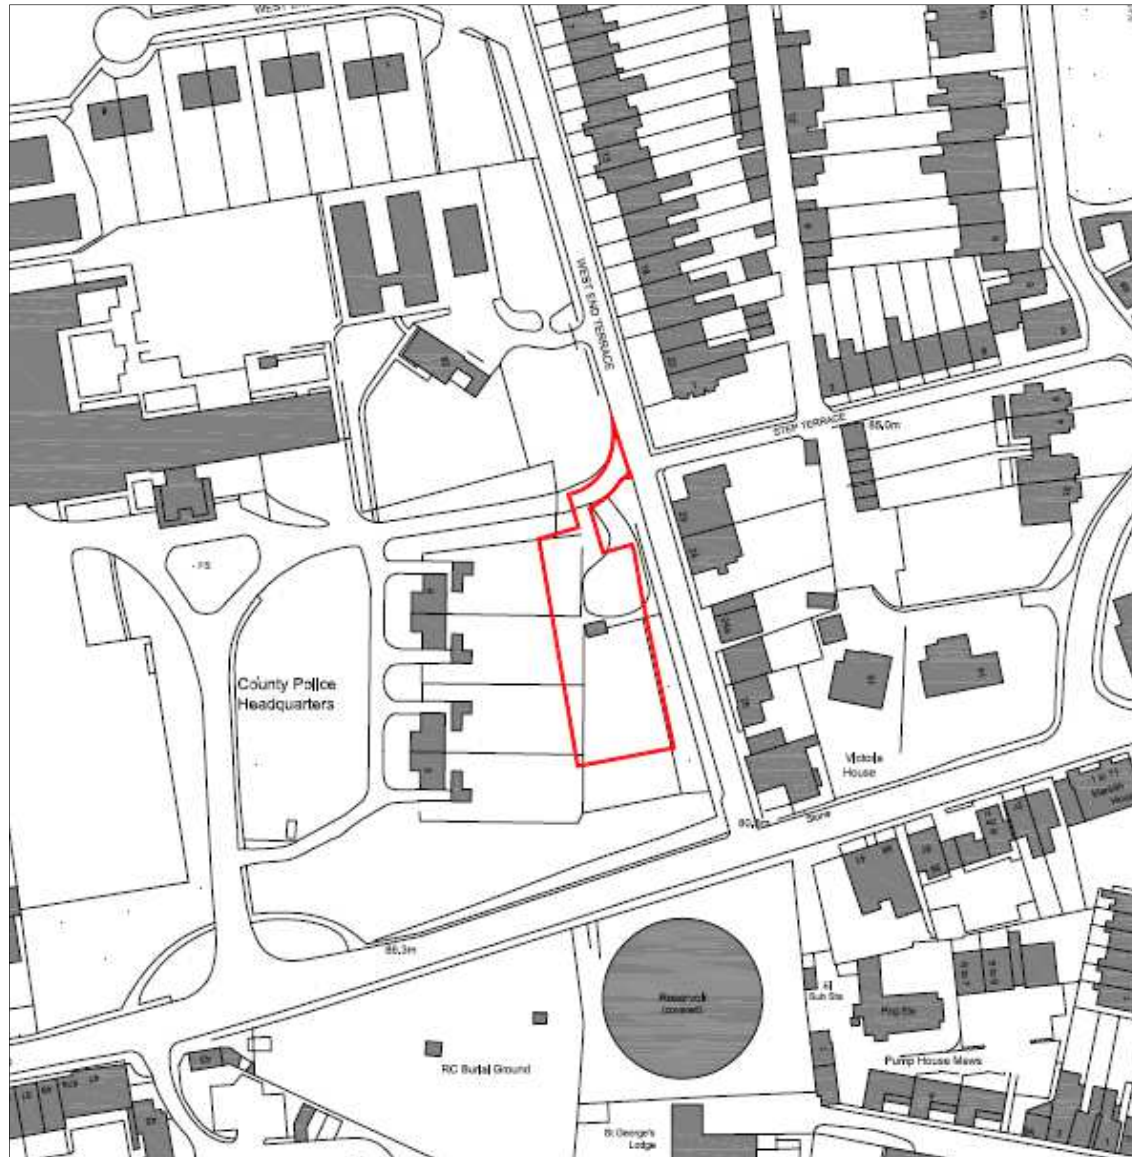

20/01498/FUL – HAMPSHIRE CONSTABULARY HQ, ROMSEY ROAD, WINCHESTER.

SITE LOCATION PLAN

SITE LAYOUT

PHOTOS OF PEDESTRIAN ACCESS ONTO WEST END TERRACE

PHOTOS OF PROJECT OFFICES