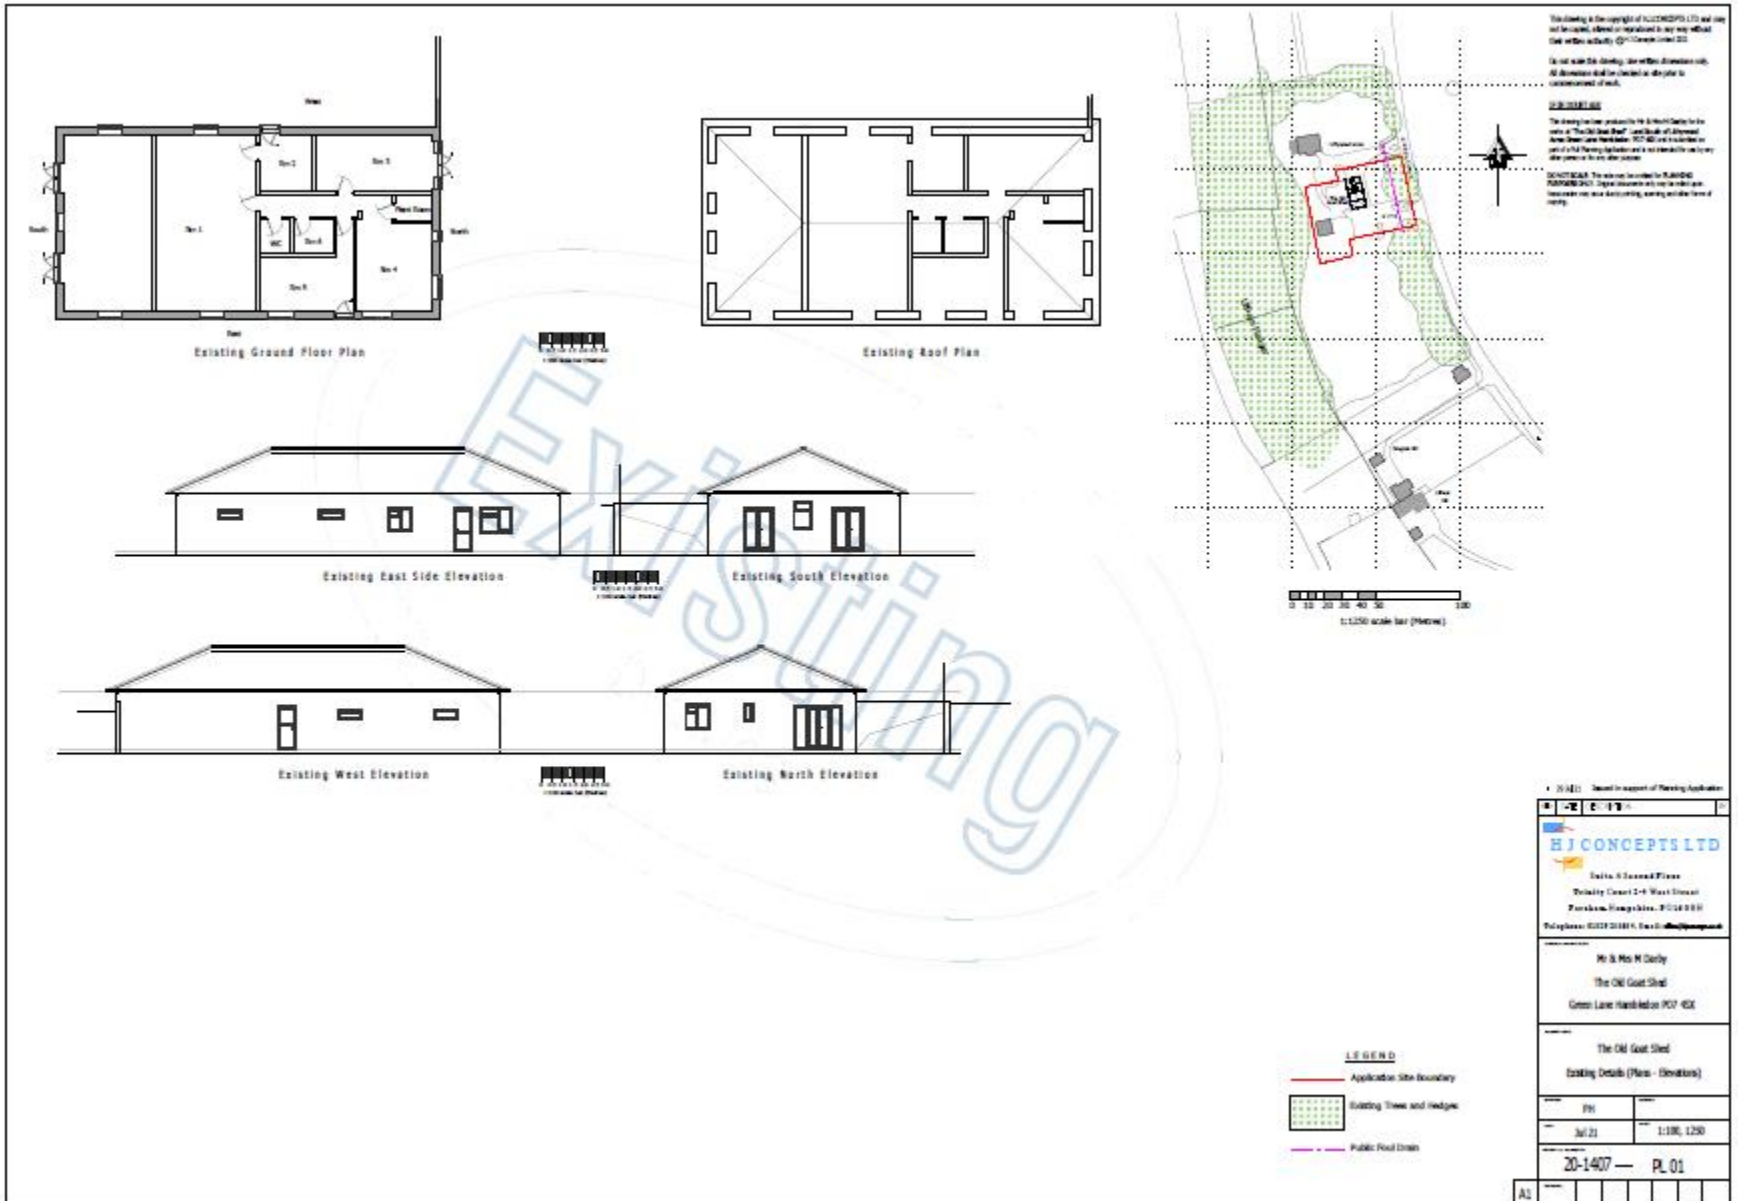

Aerial Map of the Area

Existing Elevations & Floor Plans

• 20/01/2020 Drawn in support of Planning Application

Delta 3 Planned Phase Twickenham Ground 2-4 West Stand Twickenham, Hampshire, RG14 9RN Telephone: 01252 228875, Email: info@hconcepts.com	
Mr & Mrs M Darby The Old Goat Shed Green Lane, Hambledon, PO7 4DE	
The Old Goat Shed Building Details (Plans - Elevations)	
P11	1:100, 1:250
Jul 23	20-1407 - PL 01
A1	[] [] [] [] [] [] [] [] [] []

From Green Lane

Rear of 'Goat Shed'

Outbuilding

Outbuilding and woods to west

Existing Secondary Access

Paddock area to south of 'Goat Shed'

Rear of 'Goat Shed' / Parking area for Lithywood Acres

Lithywood Acres

East of 'Goat Shed'

Internal views