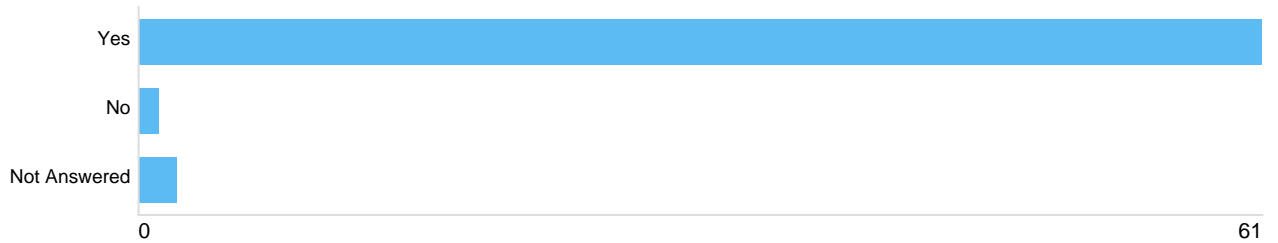

Hackney Carriage Fare Review - Pre-Consultation Survey: Summary report

This report was created on Monday 01 August 2022 at 12:15 and includes 64 responses.

The activity ran from 18/07/2022 to 29/07/2022.

Contents

Question 1: Do you support a review of the hackney carriage fares in the Winchester district?	1
: Do you support a review of the hackney carriage fares in the Winchester district?	1
Question 2: Of the proposed fare charts shown, which is your preference?	1
Of the proposed fare charts shown, which is your preference?	1
Question 3: Please enter your hackney carriage and/or private hire badge number below:	2
Please enter your hackney carriage and/or private hire badge number below:	2

Question 1: Do you support a review of the hackney carriage fares in the Winchester district?

: Do you support a review of the hackney carriage fares in the Winchester district?