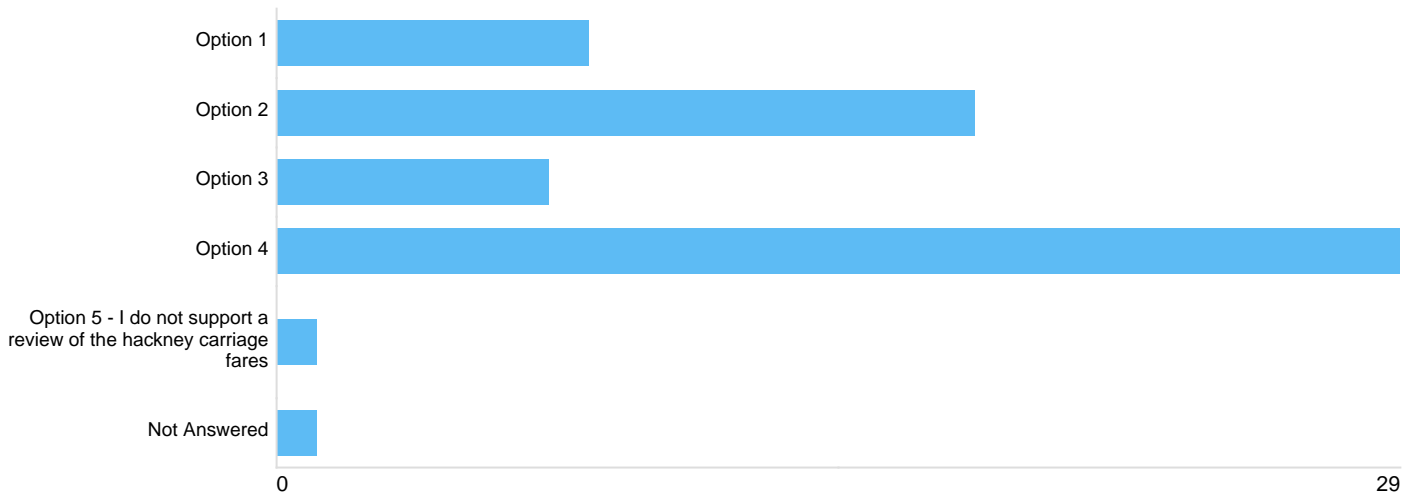

Question 1: Do you support a review of the hackney carriage fares in the Winchester district?

: Do you support a review of the hackney carriage fares in the Winchester district?

Option	Total	Percent
Yes	61	95.31%
No	1	1.56%
Not Answered	2	3.12%

Question 2: Of the proposed fare charts shown, which is your preference?

Of the proposed fare charts shown, which is your preference?

Option	Total	Percent
Option 1	8	12.50%
Option 2	18	28.12%
Option 3	7	10.94%
Option 4	29	45.31%
Option 5 - I do not support a review of the hackney carriage fares	1	1.56%
Not Answered	1	1.56%