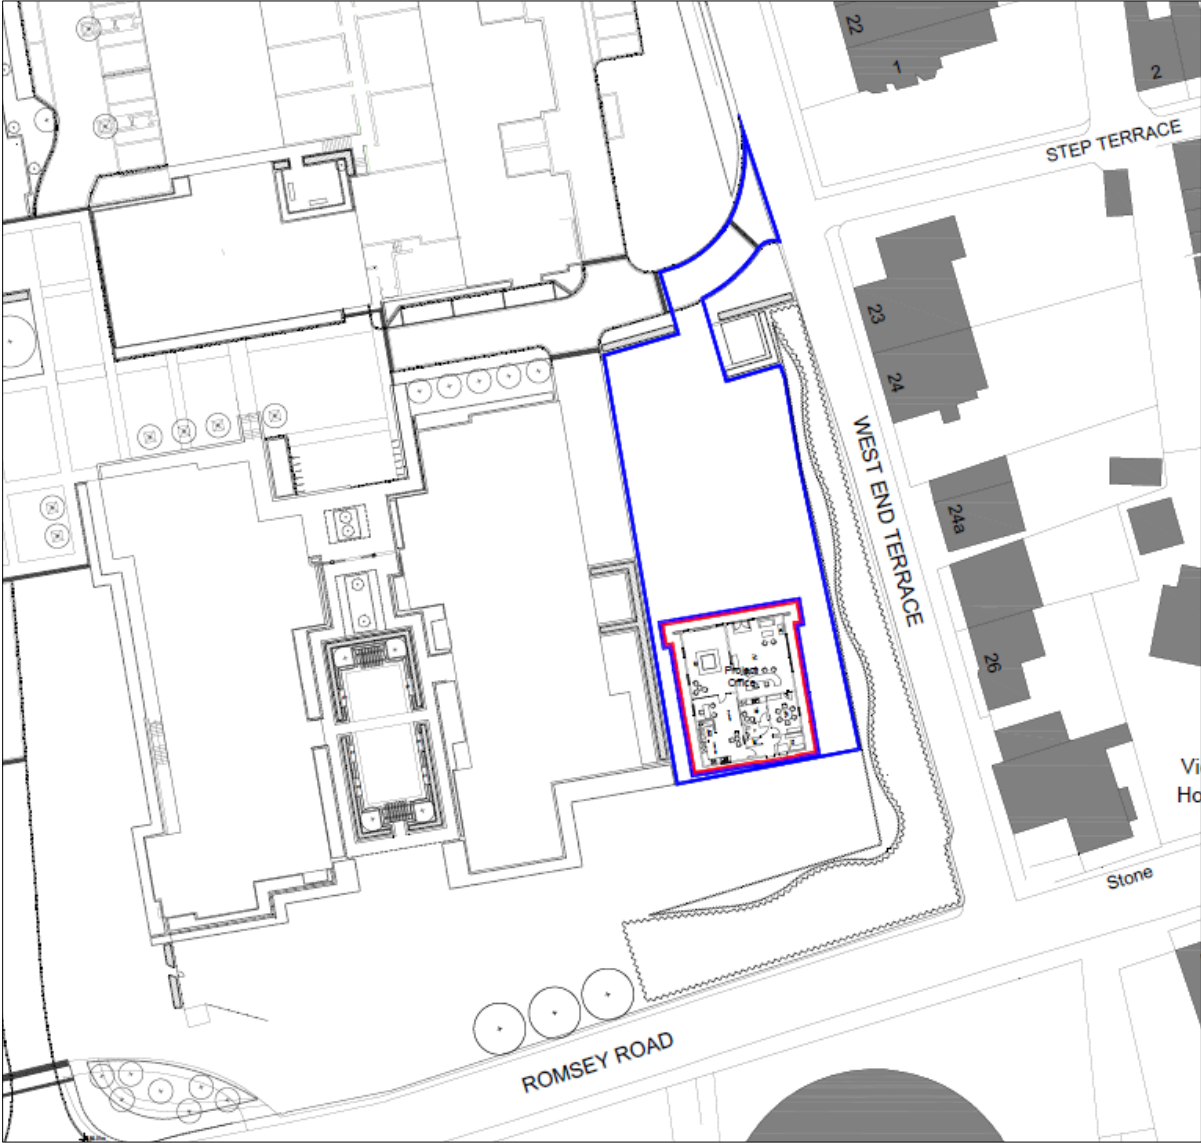

HAMPSHIRE CONSTABULARY HQ (KNIGHTS QUARTER), ROMSEY ROAD, WINCHESTER.

SITE PLAN

PHOTOGRAPHS

Location of site office

PHOTOGRAPHS

West End Terrace
entrance

PHOTOGRAPHS: Site Project Office

PHOTOGRAPHS: Site Project Office