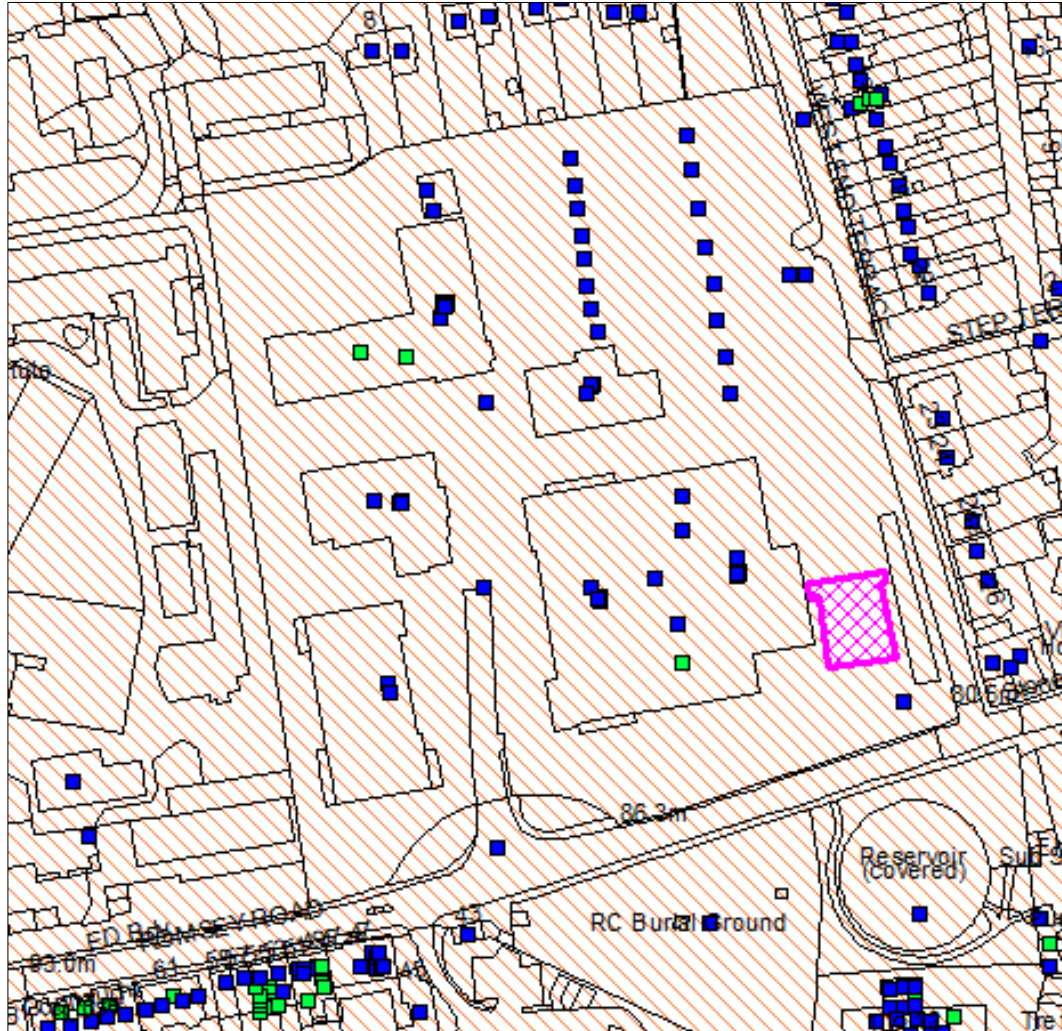

HAMPSHIRE CONSTABULARY HQ (KNIGHTS QUARTER), ROMSEY ROAD, WINCHESTER.

SITE PLAN

PHOTOGRAPHS

Location of site office

PHOTOGRAPHS

West End Terrace
entrance

PHOTOGRAPHS: Site Project Office

PHOTOGRAPHS: Site Project Office