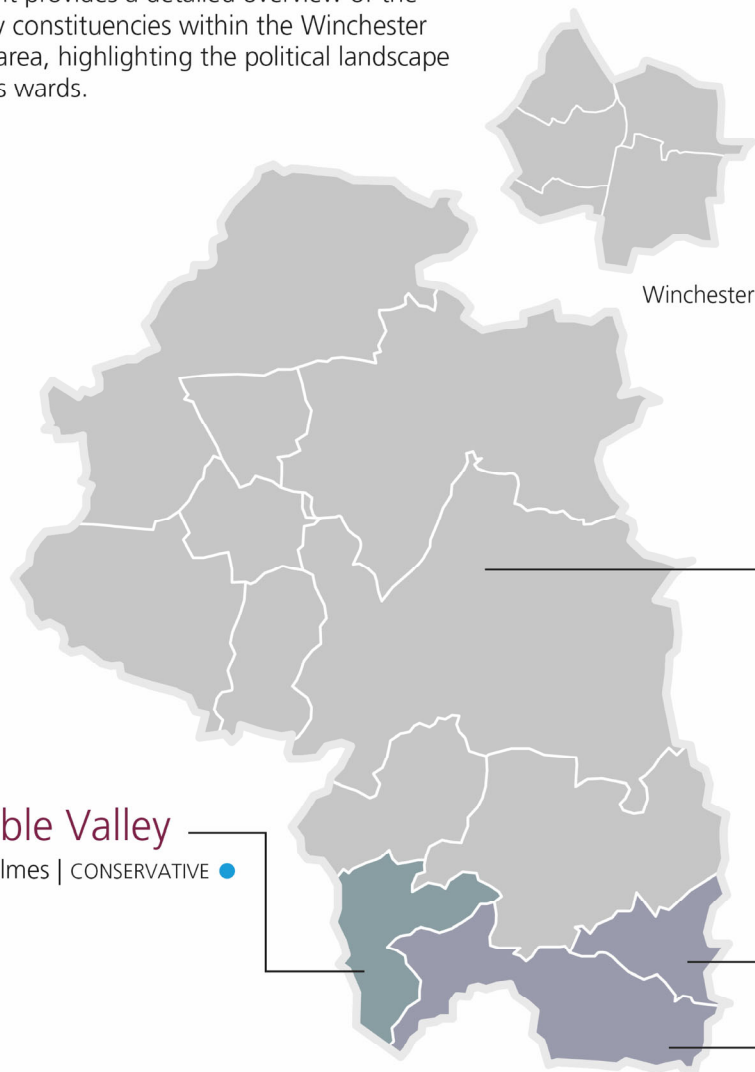

PARLIAMENTARY CONSTITUENCIES

This document provides a detailed overview of the parliamentary constituencies within the Winchester City Council area, highlighting the political landscape across various wards.

Hamble Valley

Paul Holmes | CONSERVATIVE ●

WHITELEY & SHEDFIELD

- Vivian Achwal
- Sudhakar Achwal
- Anne Small

Winchester

Danny Chambers | LIBERAL DEMOCRATS ●

ALRESFORD & ITCHEN VALLEY

- Russell Gordon-Smith
- Clare Pinniger
- Margot Power

WONSTON & MICHELDEVER

- Patrick Cunningham
- Stephen Godfrey
- Caroline Horrill

Fareham and Waterlooville

Suella Braverman | CONSERVATIVE ●

DENMEAD

- Caroline Brook
- Michael Bennett
- Paula Langford-Smith

SOUTHWICK & WICKHAM

- Angela Clear
- Neil Cutler
- Chris Chamberlain

KEY:

- CONSERVATIVES
- GREEN PARTY
- INDEPENDENT
- LIBERAL DEMOCRATS