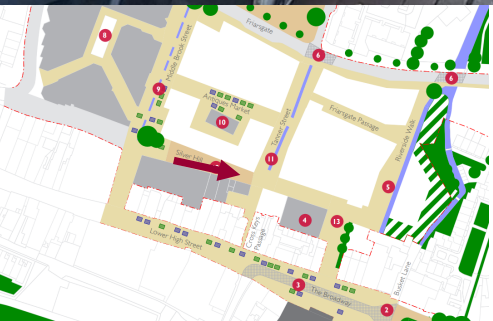

Silver Hill/Cross Keys
Passage Street Elevations

Cross Keys Passage/High Street Elevations (behind listed buildings)

‘Bus Station Public Realm’ Perspective
(Woolstaplers Hall in foreground)

Ground Floor Plan

1st Floor

2nd Floor

3rd Floor

4th Floor

Site location

Colebrook Street with wireframe of proposal

Colebrook Street

Silver Hill

Silver Hill

Cross Keys Passage

Tanner Street

Tanner Street

Coitbury House car park

Friarsgate Park

Future Public Realm/Square Area

View from The Broadway – Tourist Information Centre

View from The Broadway – Guildhall Steps

Recommendation: Refuse