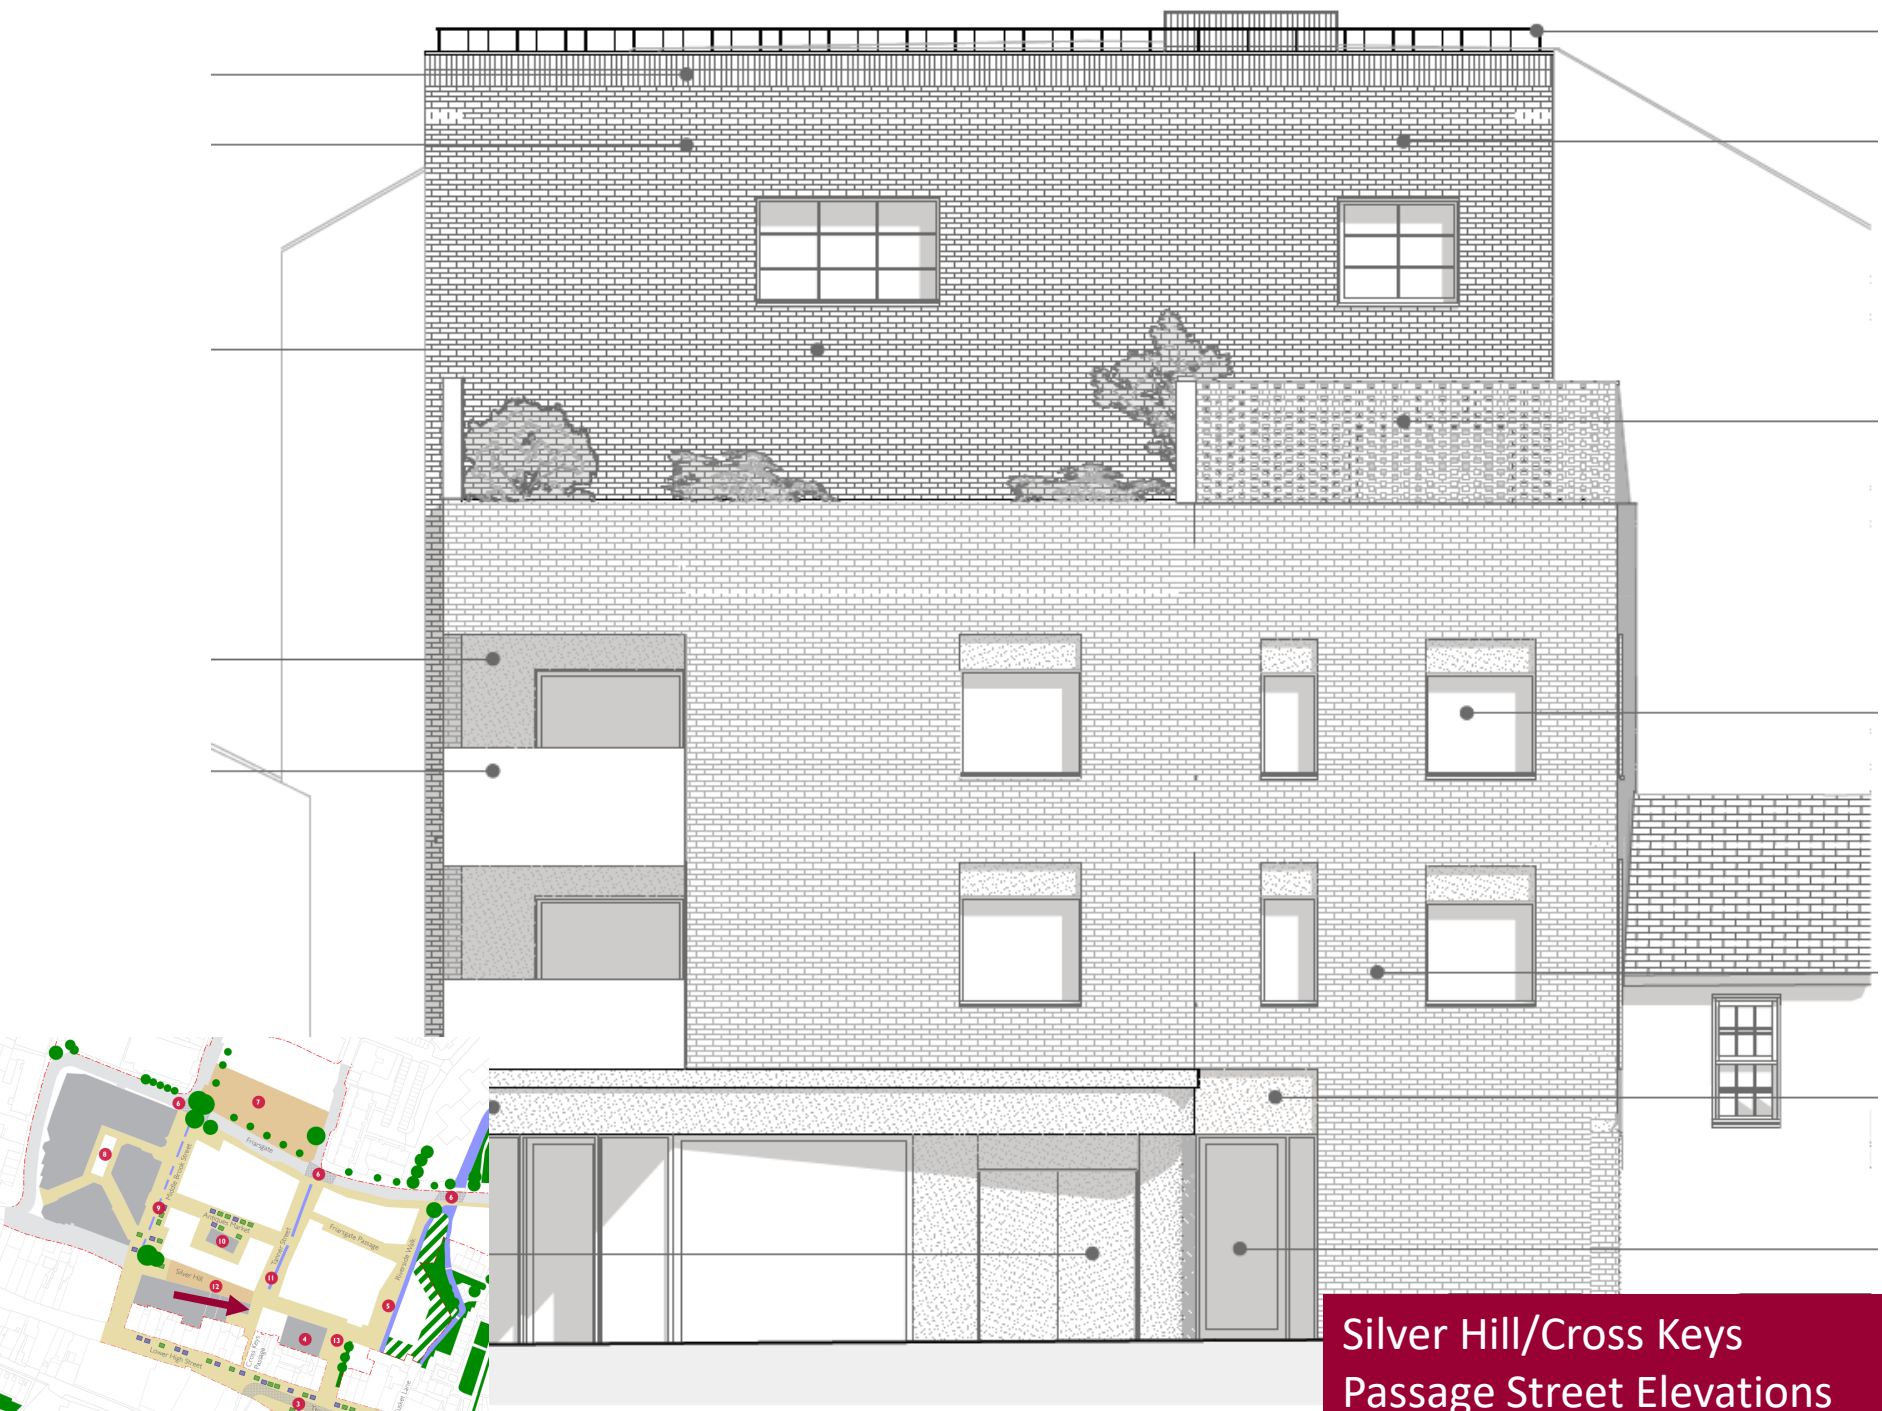

Site location

CGI from Tanner Street (Note: proposal has since been amended to remove parapet)

Silver Hill Street Elevations (including Woolstaplers Hall)

7
2
5
1
5

Tanner Street/Silver Hill Street Elevations

Silver Hill/Cross Keys
Passage Street Elevations

Cross Keys Passage/High Street Elevations (behind listed buildings)

‘Bus Station Public Realm’ Perspective
(Woolstaplers Hall in foreground)

Ground Floor Plan