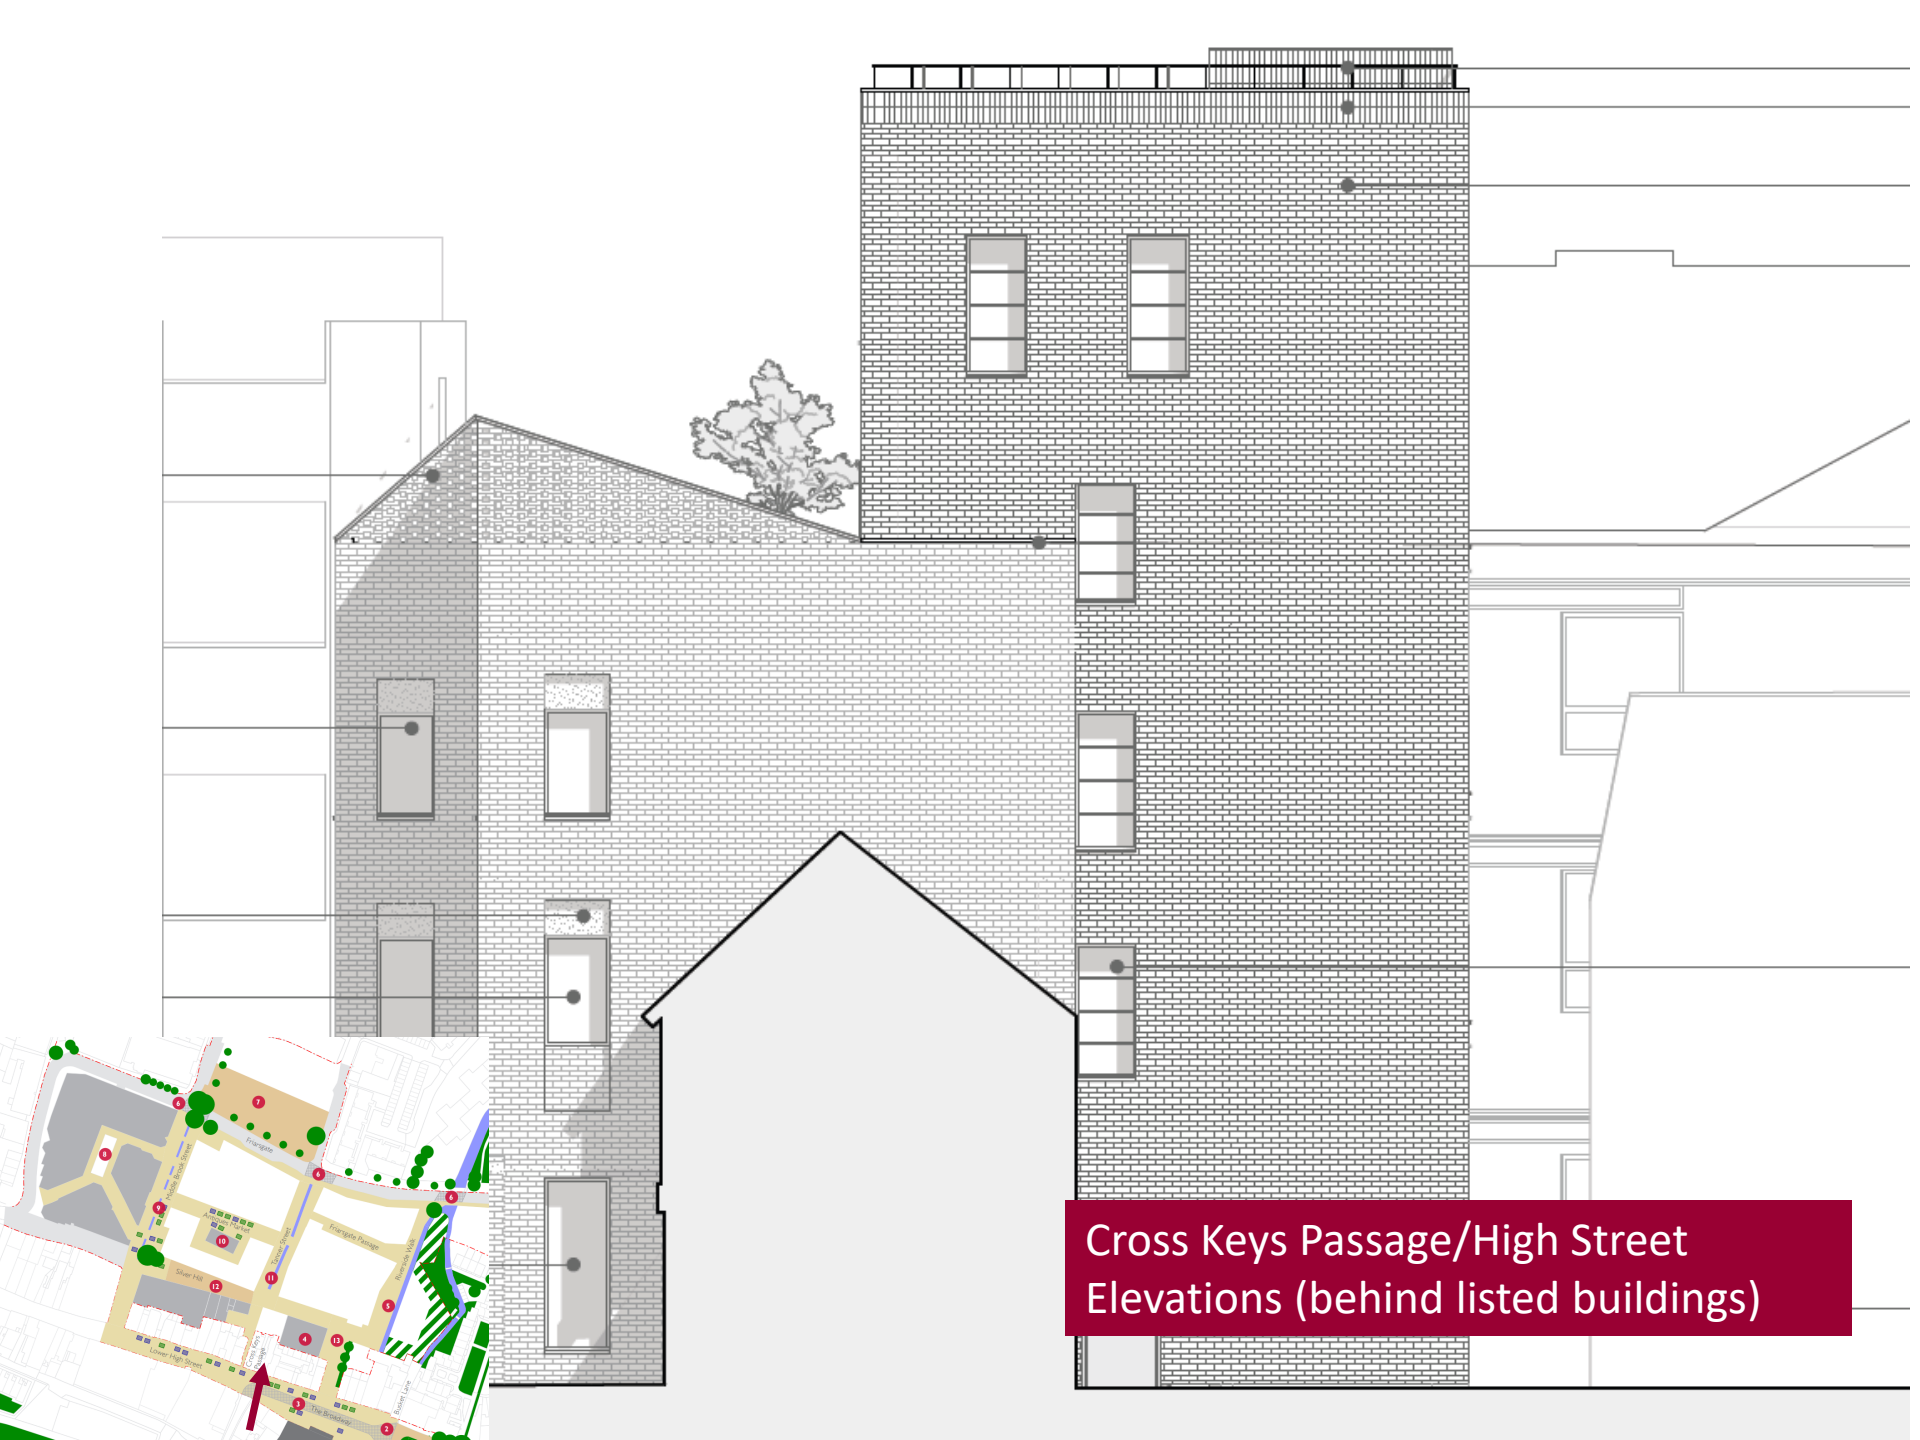

Site location

CGI from Tanner Street (Note: proposal has since been amended to remove parapet)

Silver Hill Street Elevations (including Woolstaplers Hall)

7
2
5
1
5

Tanner Street/Silver Hill Street Elevations

Silver Hill/Cross Keys
Passage Street Elevations

Cross Keys Passage/High Street Elevations (behind listed buildings)

‘Bus Station Public Realm’ Perspective
(Woolstaplers Hall in foreground)

Ground Floor Plan