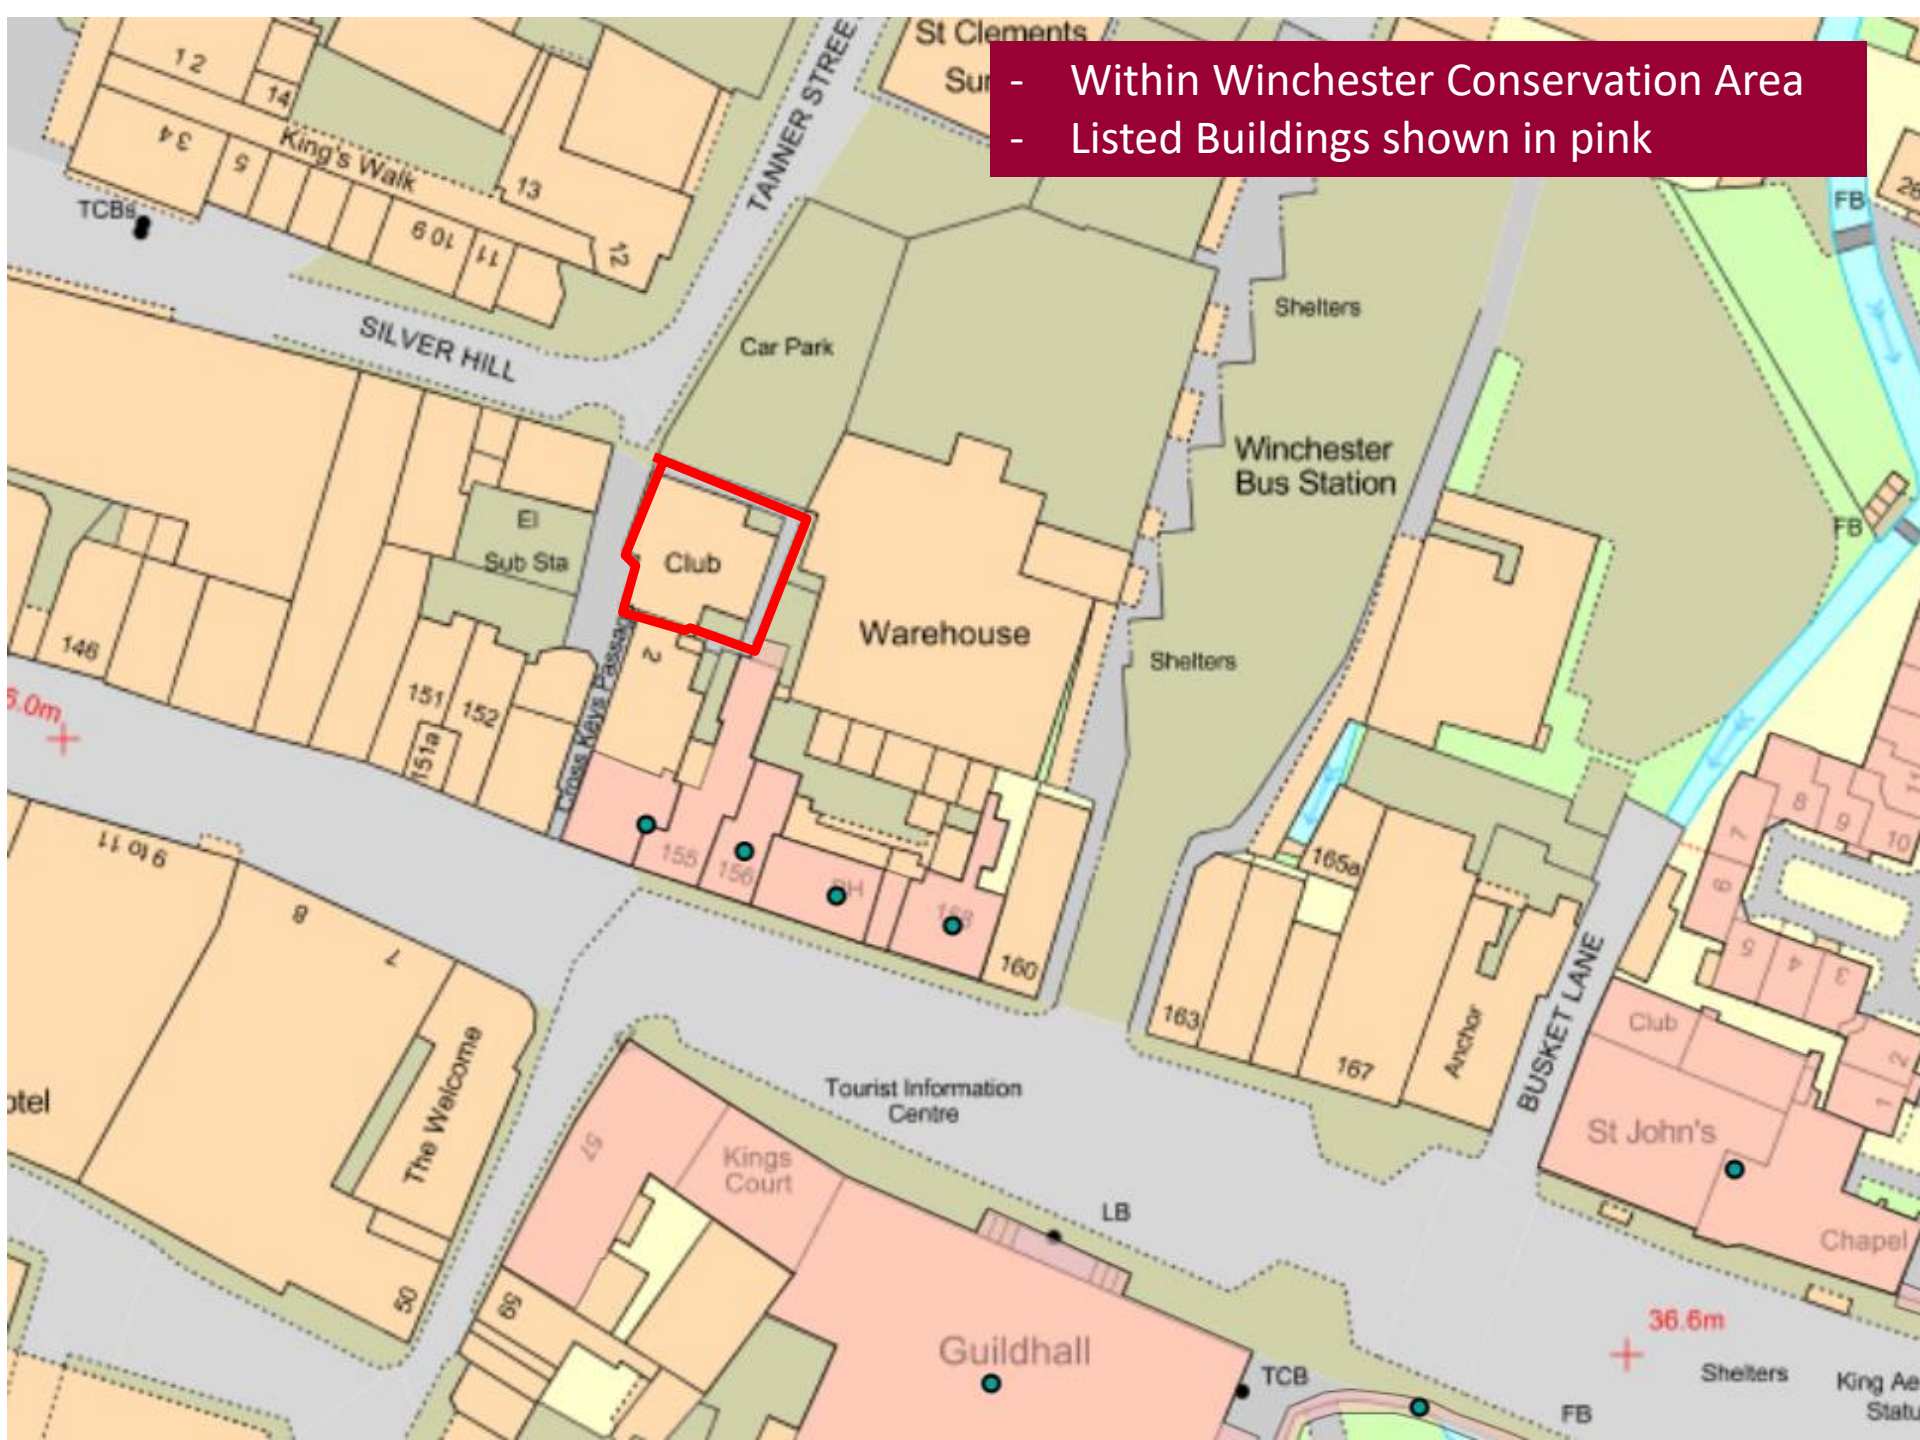

St John's

Guildhall

The Welcome

Kings
Court

Shelters

King A
Sua

36.6m

3.0m

- Within Winchester Conservation Area
- Listed Buildings shown in pink

- Within Winchester Conservation Area
- Listed Buildings shown in pink

Position within Central Winchester Regeneration Area

Position within Central Winchester Regeneration Area – Public Realm Framework Plan