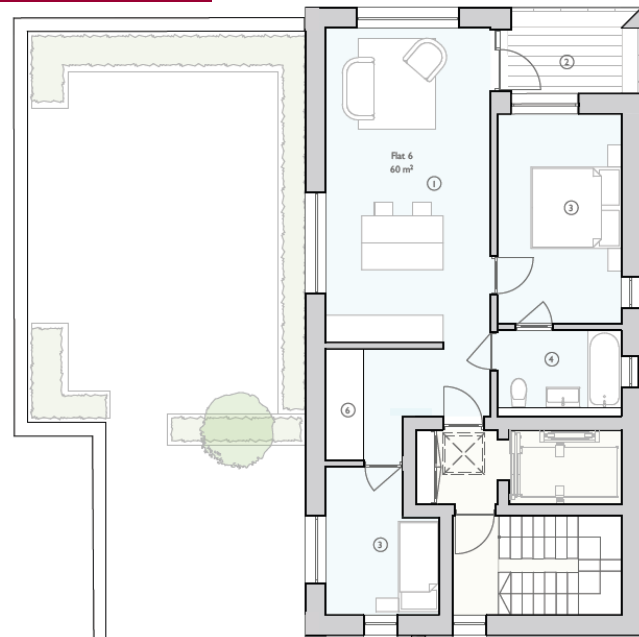

Silver Hill/Cross Keys
Passage Street Elevations

Cross Keys Passage/High Street Elevations (behind listed buildings)

‘Bus Station Public Realm’ Perspective
(Woolstaplers Hall in foreground)

Ground Floor Plan

1st Floor

2nd Floor

3rd Floor

4th Floor

Site location

Colebrook Street with wireframe of proposal

Colebrook Street

Silver Hill