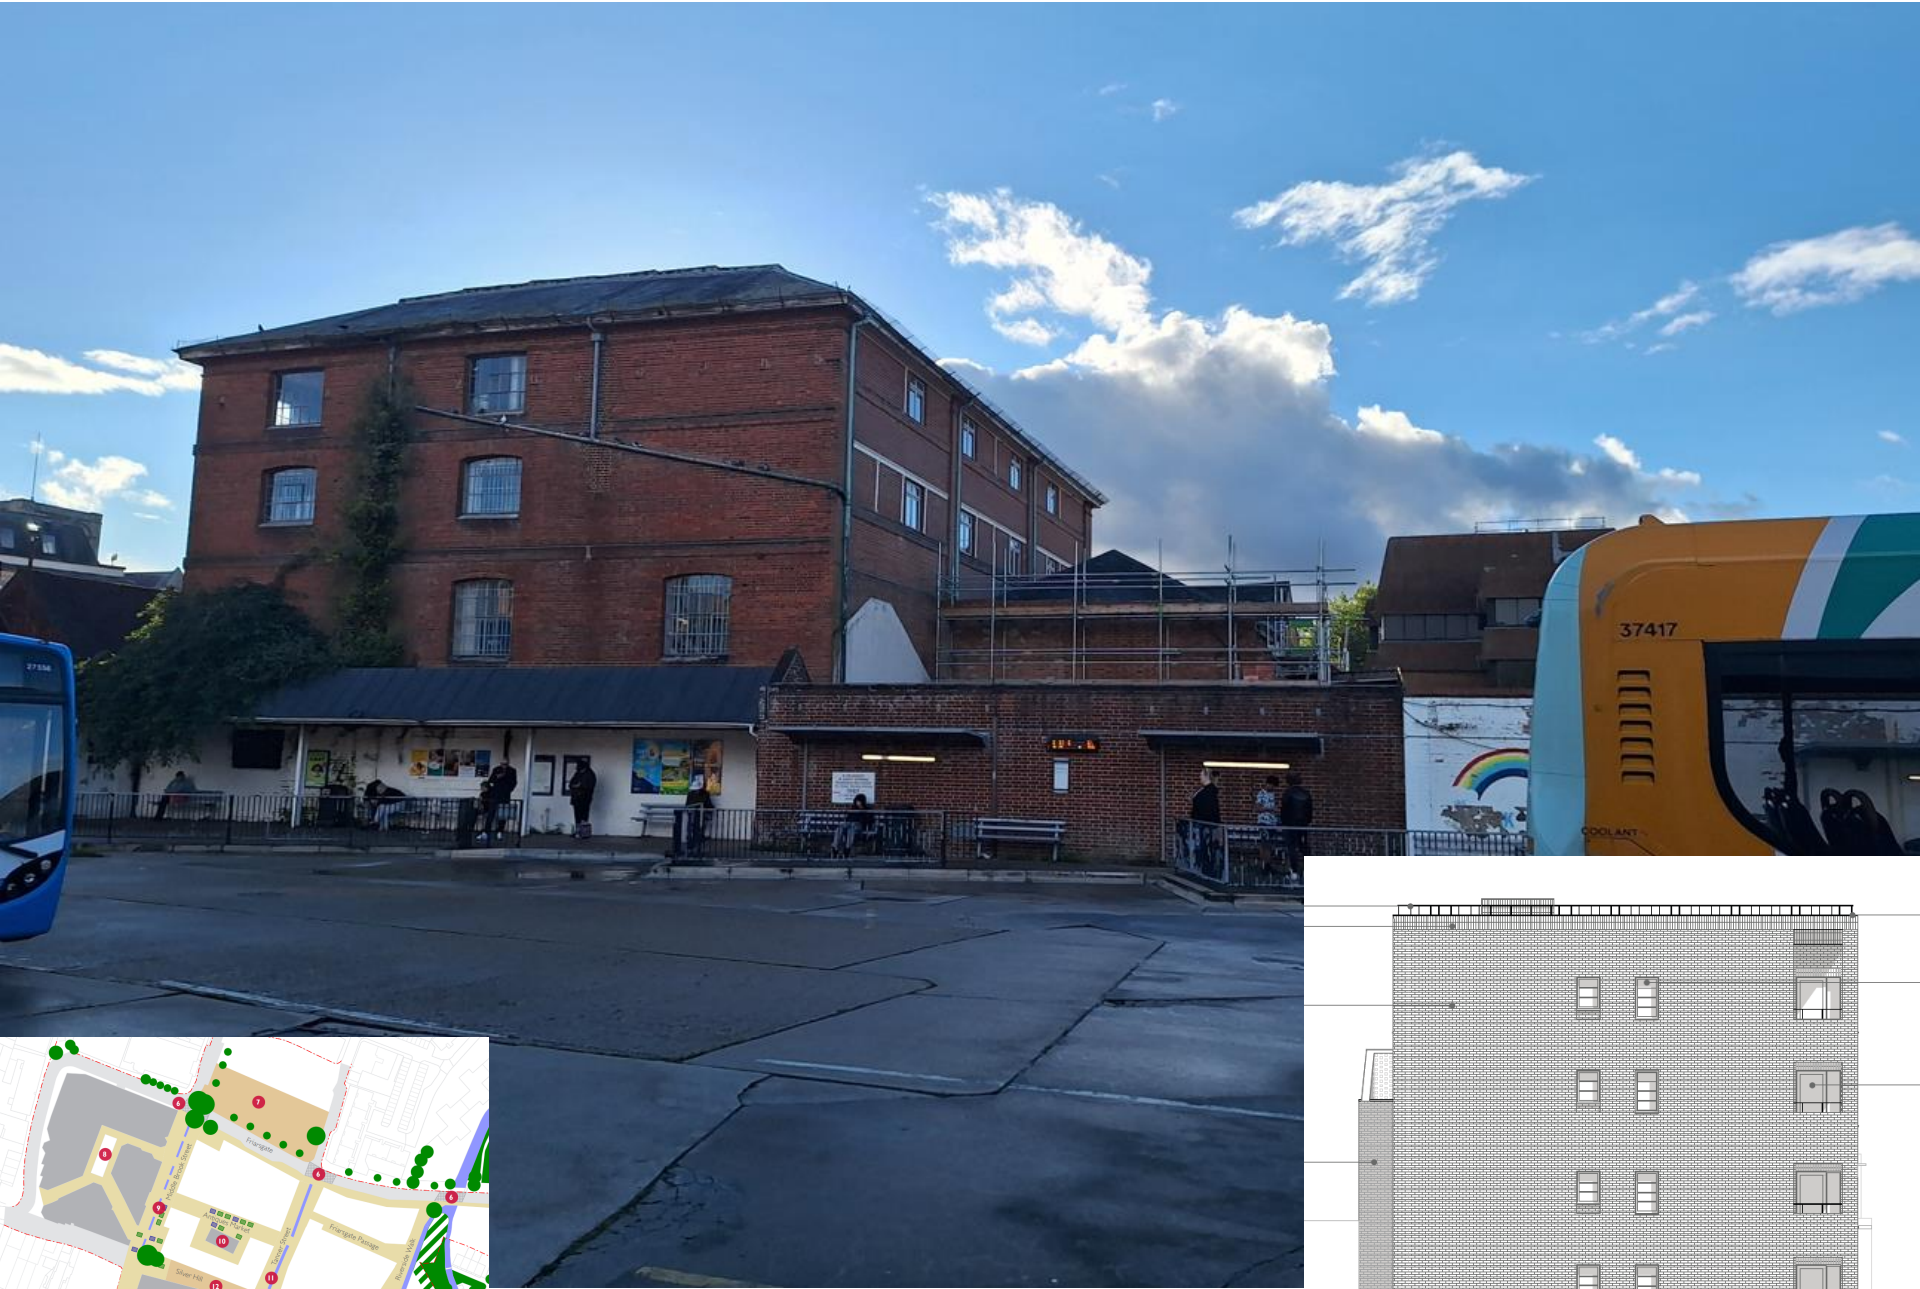

R A O B Club, Cross Keys Passage, Winchester, Hampshire, SO23 9AZ

(Amended Plans received) Demolition of former RAOB Club and redevelopment to provide a mixed-use scheme comprising 6no. flats (3 x 1 bedroom and 3 x 2 bedroom) with a west facing communal roof terrace and a 75 sqm commercial/retail unit at ground floor with associated works.

Silver Hill

Cross Keys Passage

Tanner Street

Tanner Street

Coitbury House car park

Friarsgate Park

Future Public Realm/Square Area

View from The Broadway – Tourist Information Centre

View from The Broadway – Guildhall Steps

Recommendation: Refuse