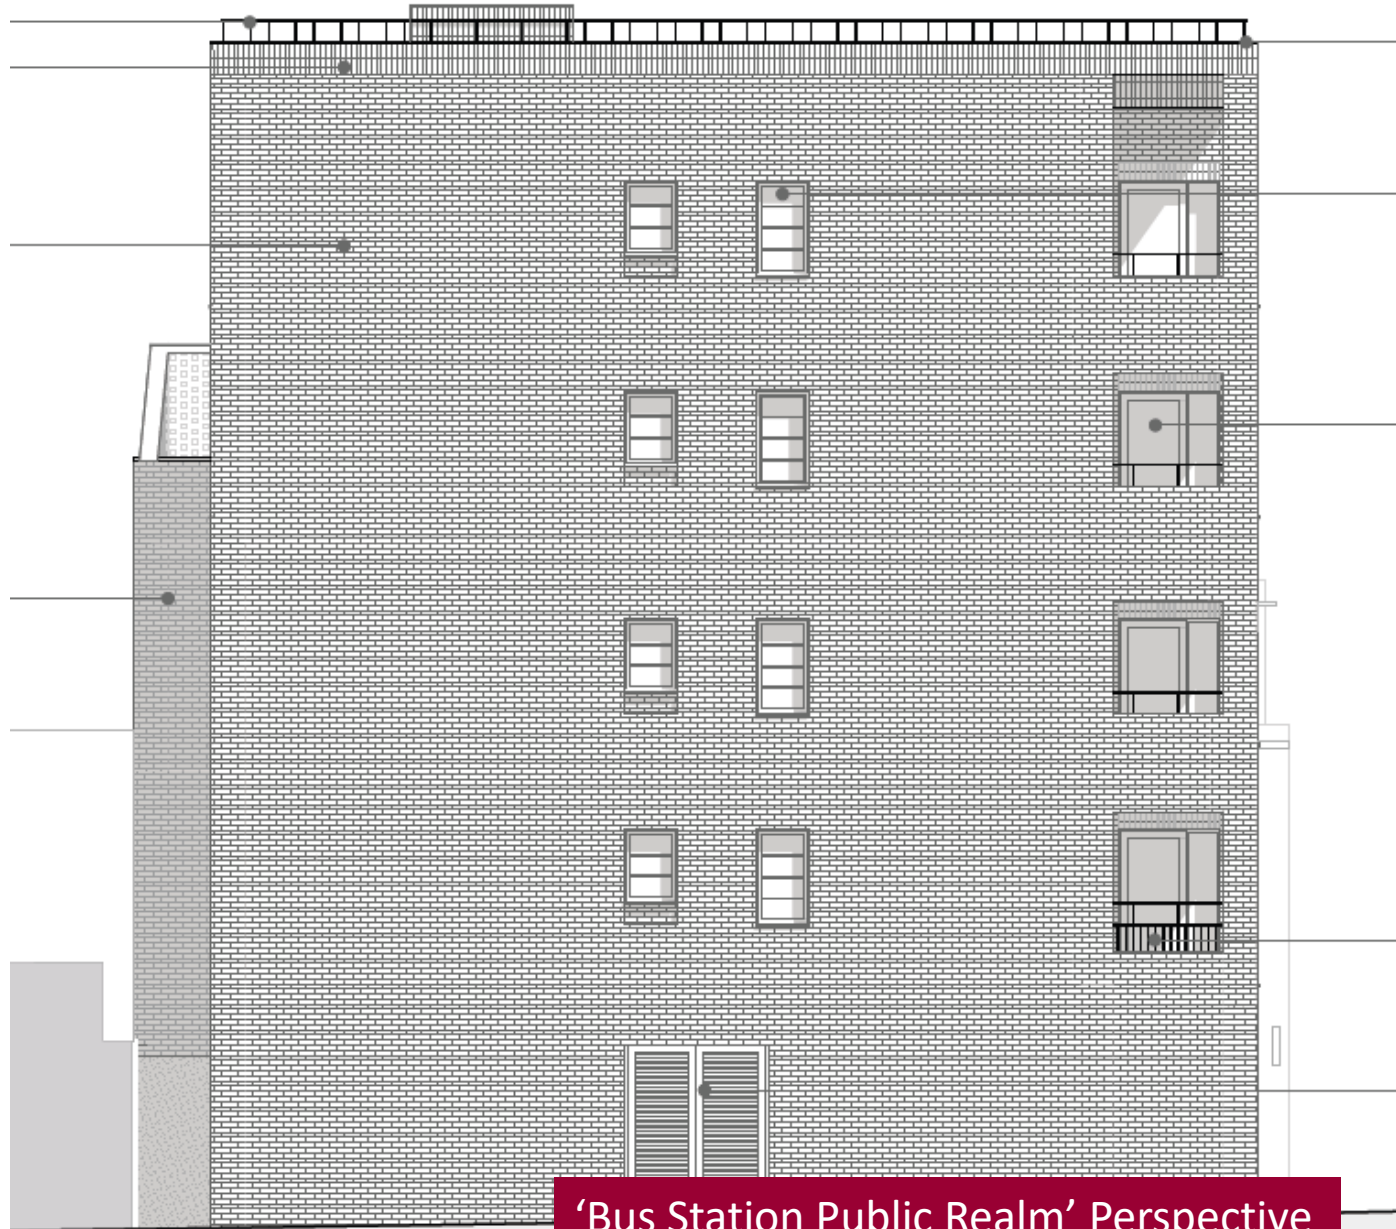

Site location

CGI from Tanner Street (Note: proposal has since been amended to remove parapet)

Silver Hill Street Elevations (including Woolstaplers Hall)

7
2
5
1
5

Tanner Street/Silver Hill Street Elevations

Silver Hill/Cross Keys
Passage Street Elevations

Cross Keys Passage/High Street Elevations (behind listed buildings)

‘Bus Station Public Realm’ Perspective
(Woolstaplers Hall in foreground)

Ground Floor Plan