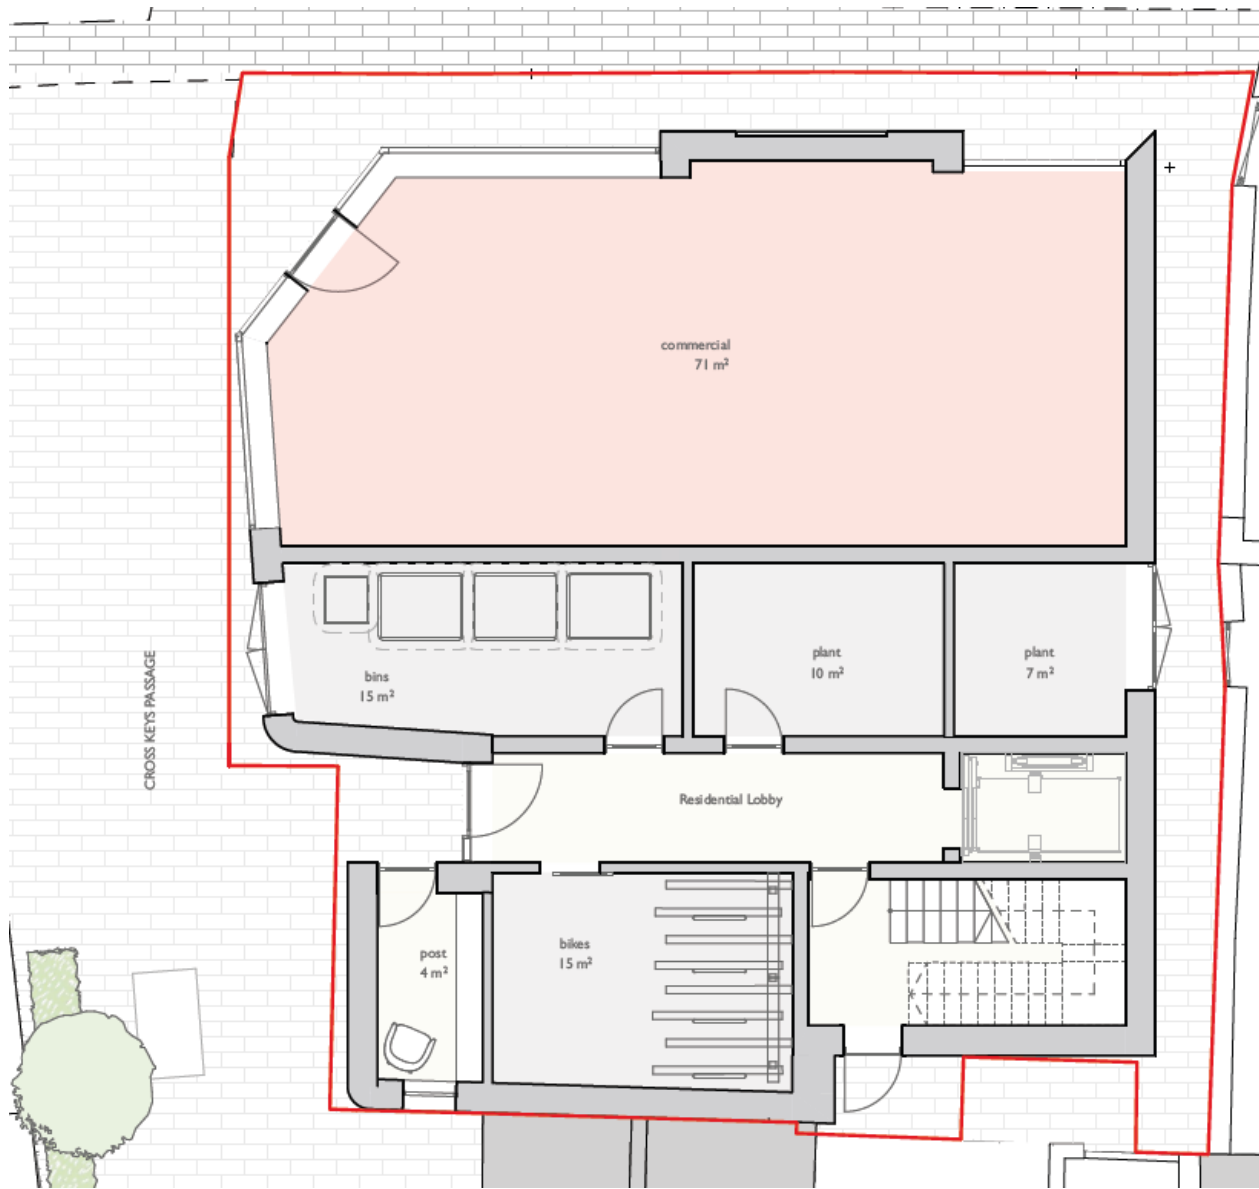

Site location

CGI from Tanner Street (Note: proposal has since been amended to remove parapet)

Silver Hill Street Elevations (including Woolstaplers Hall)

7
2
5
1
5

Tanner Street/Silver Hill Street Elevations

Silver Hill/Cross Keys
Passage Street Elevations

Cross Keys Passage/High Street Elevations (behind listed buildings)

‘Bus Station Public Realm’ Perspective
(Woolstaplers Hall in foreground)

Ground Floor Plan

1st Floor

2nd Floor

3rd Floor

4th Floor

Site location

Colebrook Street with wireframe of proposal

Colebrook Street

Silver Hill