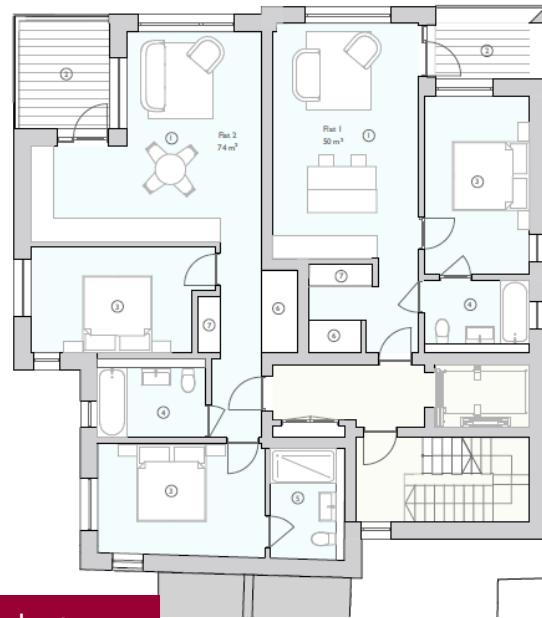

Silver Hill/Cross Keys
Passage Street Elevations

Cross Keys Passage/High Street Elevations (behind listed buildings)

‘Bus Station Public Realm’ Perspective
(Woolstaplers Hall in foreground)

Ground Floor Plan

1st Floor

2nd Floor

3rd Floor

4th Floor

Site location

Colebrook Street with wireframe of proposal

Colebrook Street

Silver Hill