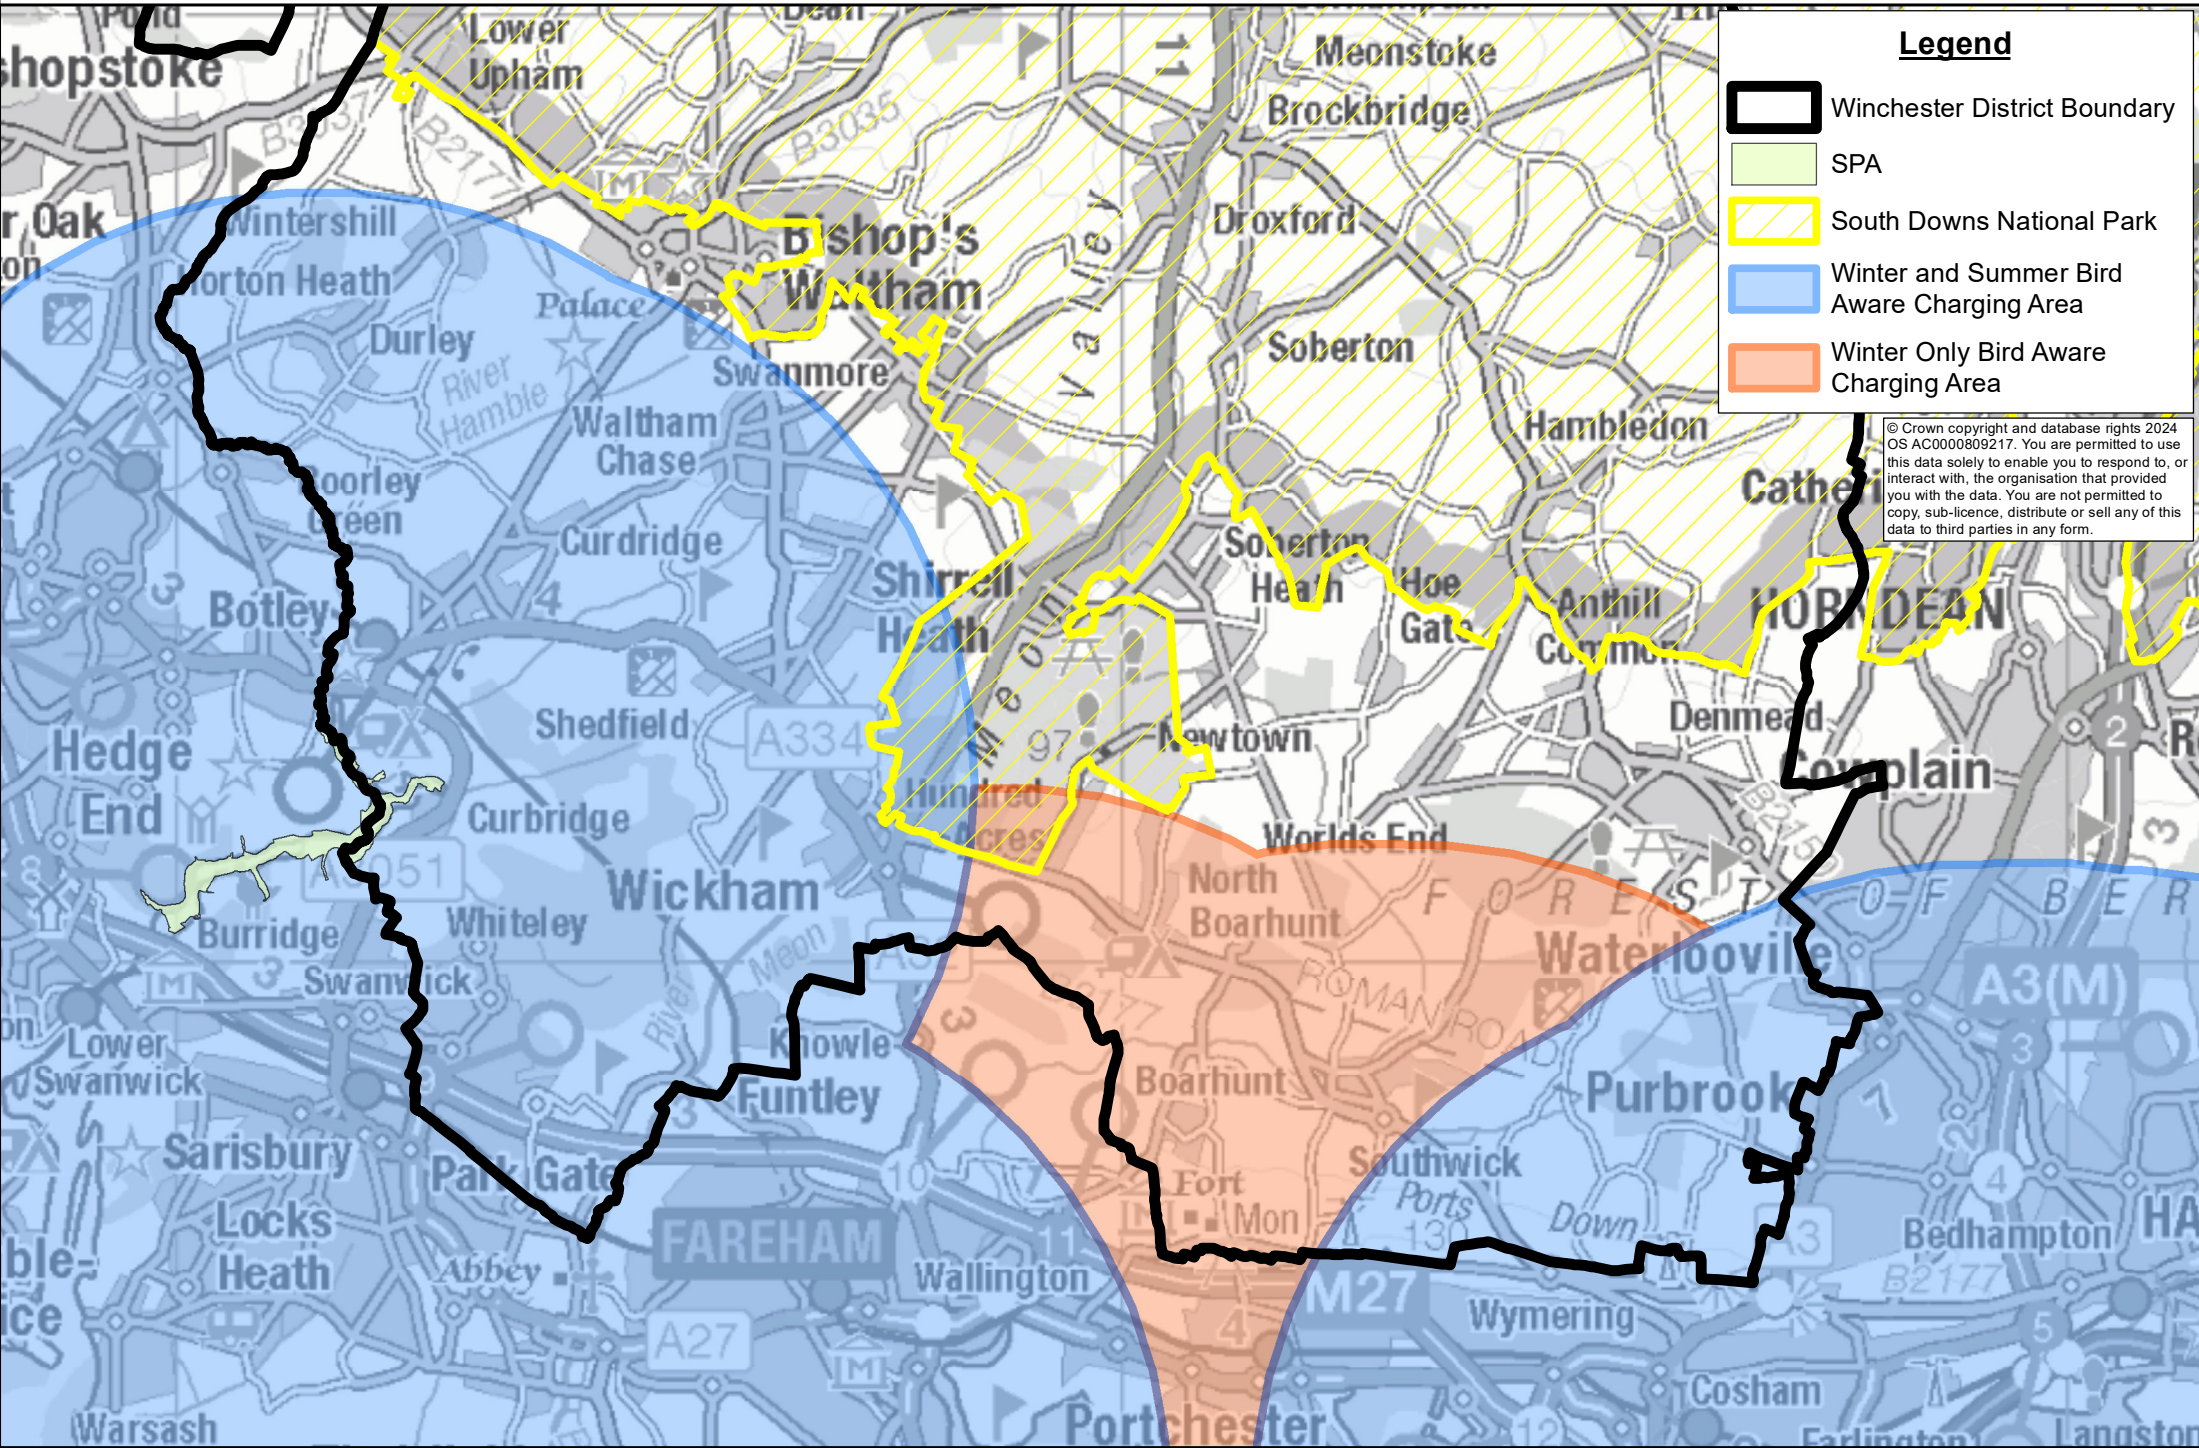

Bird Aware Solent

5.6km Zone in Winchester District

Legend

-  Winchester District Boundary
-  SPA
-  South Downs National Park
-  Winter and Summer Bird Aware Charging Area
-  Winter Only Bird Aware Charging Area